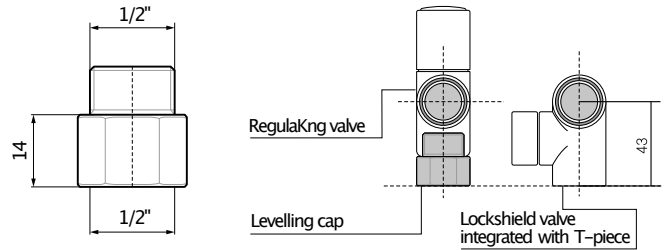

# Nut spacer

Available versions:

Colour Options: ● ●

Size	Colour	Product code
GW 1/2" - GZ 1/2"	Chrome	TGUCR001
GW 1/2" - GZ 1/2"	Satin	TGUST001
GW 24x19 - GZ 24x19	Chrome	TGUCR002
GW 24x19 - GZ 24x19	Satin	TGUST002

Size 1/2"

Size 24x19