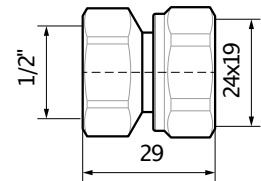

# Adapter for steel – 24x19

Colour Options:

Size	Colour	Product code
GW 24x19- GW 1/2"	Chrome	TGACR007
GW 24x19- GW 1/2"	Satin	TGAST007

# Adapter for steel – M22x1,5

Colour Options:

Size	Colour	Product code
GW M22x1,5- GW 1/2"	Chrome	TGACR012
GW M22x1,5- GW 1/2"	Satin	TGAST012