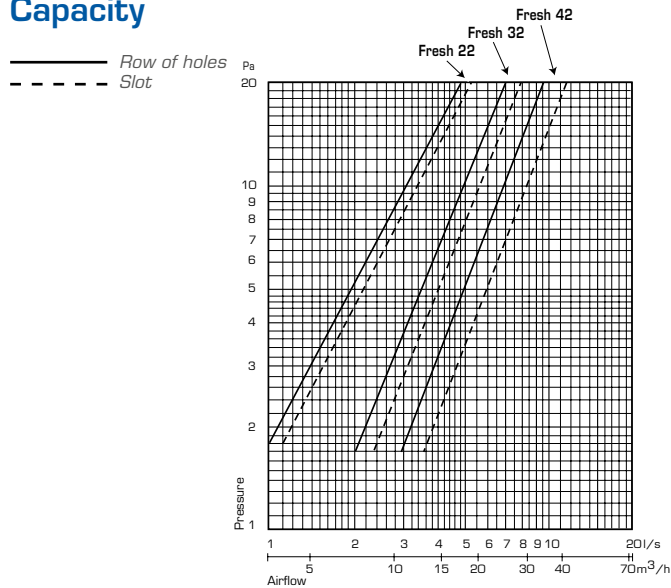

F22/F32/F42

Air supply vents

Description/function

Window mounted vents designed for protruding windows. The internal part is positioned over a row of holes or a slot in the frame/arch.

An external grille is mounted outside to prevent water penetration. A complete vent contains internal part and external grille (incl built-in mesh). A drill pattern is available as accessory (aligns the drill and provides correct distance between holes).

Internal part

The internal part is equipped with a variable precision damper which is adjusted by a regulator (on the front of the vent).

A minimum-flow-stopper can be used to ensure a certain airflow (accessory).

The vents have a favourable distribution pattern as they distribute the air both upwards & downwards.

Capacity

Maintenance

In order to ensure a correct airflow we recommend to clean the vent and channel every 2-3 years.

Accessories

Drill pattern
Aligns the drill and provides the correct distance between holes

Channel 33
Intended for hole profiles in plastic and aluminium windows (F32)

Flat grille (FG)
Used as external grille for F22/32 when mounted on special constructions (363x29mm)

Verticle grille (VG)
Used as external grille for F22/32 when mounted vertically (368x22mm)

Technical data Fresh 22

Capacity at 10 Pa:	Slot 3,4 l/s Row of holes 3,1 l/s
Wall opening:	Slot 200 x 12 mm Row of holes 14 x Ø12mm
Material:	ABS plastic (recyclable)
Colour:	White, RAL 9010

Technical data Fresh 32

Capacity at 10 Pa:	Slot 5,7 l/s Row of holes 5,0 l/s
Wall opening:	Slot 330 x 10 mm Row of holes 20 x Ø12mm or 27 x Ø10 mm
Material:	ABS plastic (recyclable)
Colour:	White, RAL 9010

Technical data Fresh 42

Capacity at 10 Pa:	Slot 8,5 l/s Row of holes 7,0 l/s
Wall opening:	Slot 370 x 12 mm Row of holes 22 x Ø12mm
Material:	ABS plastic (recyclable)
Colour:	White, RAL 9010