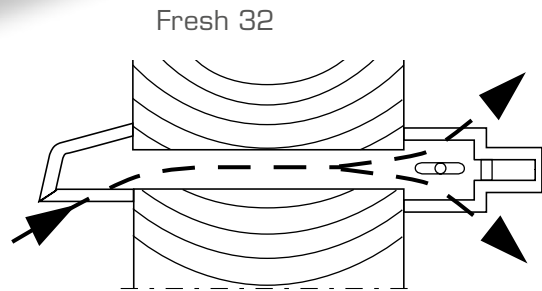

Features & Benefits

- Easy to regulate
- Easy to assemble

Fresh 22/32/42

Window mounted vents designed for protruding windows. The internal part is positioned over a row of holes or a slot in the frame/arch. An external grille is mounted outside to prevent water penetration.

The vents have a favourable distribution pattern as it distributes the air both upwards & downwards

Specification

| Product | Description | Art no |
|------------------------------|--|--------|
| Fresh 22 Individually packed | Complete vent with internal part and external grille | 122001 |
| Fresh 22 Bulk | Complete vent with internal part and external grille | 221001 |
| Fresh 22 Internal part | Internal part | 220011 |
| Fresh 32 Individually packed | Complete vent with internal part and external grille | 132001 |
| Fresh 32 Bulk | Complete vent with internal part and external grille | 321001 |
| Fresh 32 Internal part | Internal part | 320011 |
| Fresh 42 Individually packed | Complete vent with internal part and external grille | 142001 |
| Fresh 42 Bulk | Complete vent with internal part and external grille | 421001 |
| Fresh 42 Internal part | Internal part | 420011 |

Technical data Fresh 32

| | |
|--------------------|---|
| Capacity at 10 Pa: | Slot 5,7 l/s Row of holes 5,0 l/s |
| Wall opening: | Slot 330 x 10 mm Row of holes 20 x Ø12mm or 27 x Ø10 mm |
| Material: | ABS plastic (recyclable) |
| Colour: | White, RAL 9010 |

Technical data Fresh 42

| | |
|--------------------|---|
| Capacity at 10 Pa: | Slot 8,5 l/s Row of holes 7,0 l/s |
| Wall opening: | Slot 370 x 12 mm Row of holes 22 x Ø12mm |
| Material: | ABS plastic (recyclable) |
| Colour: | White, RAL 9010 |