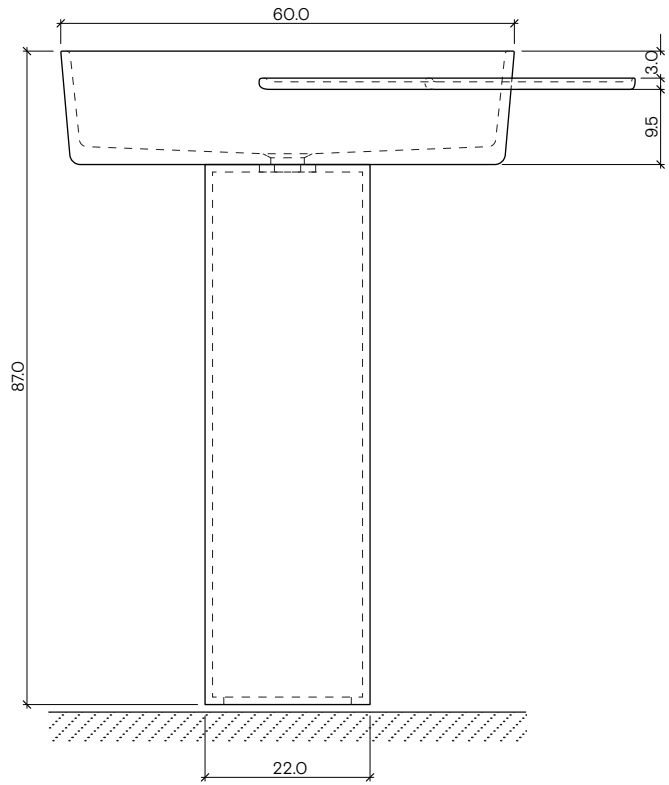

Module Dimensions
60 x 50 x h 87 cm

Materials
LivingTec®

Colours

● White - RAL 9016

● Light Pink NCS S 2010 - Y50R

Weight
Product 18 kg
Packaging kg

Packaging Dimensions

Plateau

Washbasins

Module Dimensions

76 x 53 x h 87 cm

Materials

LivingTec®

Colours

● White - RAL 9016

● Light Pink NCS S 2010 - Y50R

Weight

Product 24 kg

Packaging kg

Packaging Dimensions

Plateau

Scale 1:10

Plateau

with left shelf

Design By
Sebastian Herkner

Code
EXCONSOVAPLAT/MESX

Category
Washbasins

Module Dimensions
76 x 53 x h 87 cm

Materials
LivingTec®

Colours

● White - RAL 9016

● Light Pink NCS S 2010 - Y50R