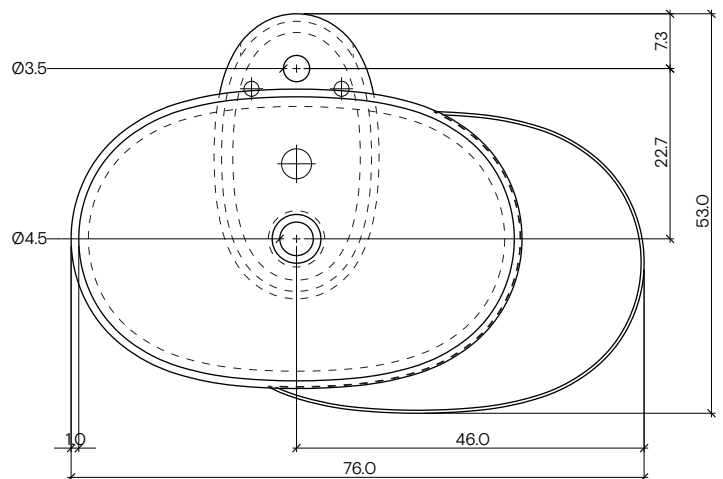

Module Dimensions
60 x 50 x h 87 cm

Materials
LivingTec®

Colours

● White - RAL 9016

● Light Pink NCS S 2010 - Y50R

Weight
Product 18 kg
Packaging kg

Packaging Dimensions

Plateau

Washbasins

Module Dimensions

76 x 53 x h 87 cm

Materials

LivingTec®

Colours

● White - RAL 9016

● Light Pink NCS S 2010 - Y50R

Weight

Product 24 kg

Packaging kg

Packaging Dimensions

Plateau

Scale 1:10

Plateau

with left shelf

Design By
Sebastian Herkner

Code
EXCONSOVAPLAT/MESX

Category
Washbasins

Module Dimensions
76 x 53 x h 87 cm

Materials
LivingTec®

Colours

● White - RAL 9016

● Light Pink NCS S 2010 - Y50R