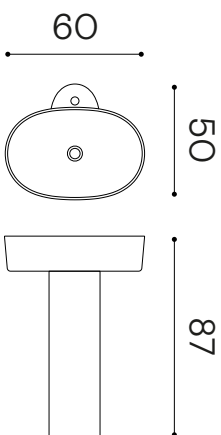

Module Dimensions
60 x 50 x h 87 cm

Materials
LivingTec®

Colours

● White - RAL 9016

● Light Pink NCS S 2010 - Y50R

Weight
Product 18 kg
Packaging kg

Packaging Dimensions

Plateau

Scale 1:10

Plateau

with right shelf

Design By

Sebastian Herkner

Code

EXCONSOVAPLAT/MEDX

Category

Washbasins

Module Dimensions

76 x 53 x h 87 cm

Materials

LivingTec®

Colours

● White - RAL 9016

● Light Pink NCS S 2010 - Y50R

Design By
Sebastian Herkner

Code
EXCONSOVAPLAT/MESX

Category
Washbasins

Module Dimensions
76 x 53 x h 87 cm

Materials
LivingTec®

Colours

● White - RAL 9016

● Light Pink NCS S 2010 - Y50R