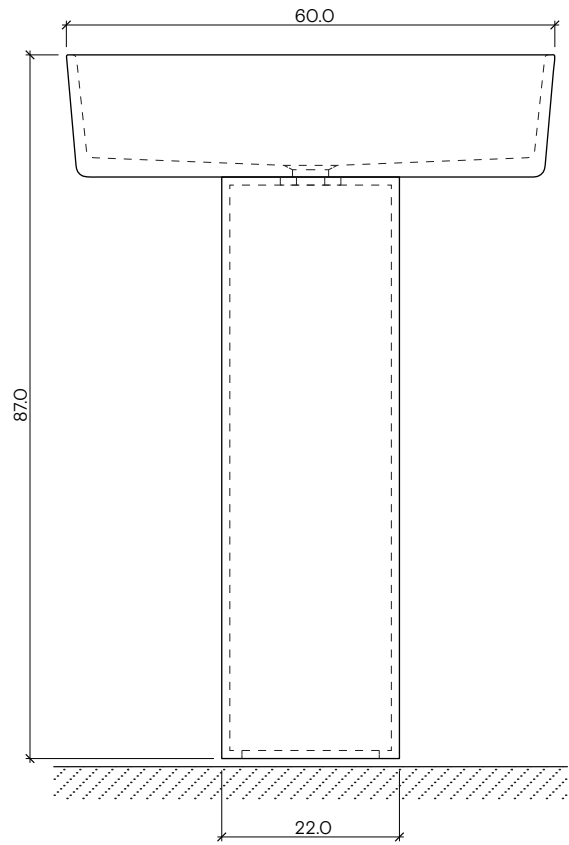

Module Dimensions
60 x 50 x h 87 cm

Materials
LivingTec®

Colours

● White - RAL 9016

● Light Pink NCS S 2010 - Y50R

Weight
Product 18 kg
Packaging kg

Packaging Dimensions

Plateau

Scale 1:10

Plateau

with right shelf

Design By

Sebastian Herkner

Code

EXCONSOVAPLAT/MEDX

Category

Washbasins

Module Dimensions

76 x 53 x h 87 cm

Materials

LivingTec®

Colours

● White - RAL 9016

● Light Pink NCS S 2010 - Y50R

Design By
Sebastian Herkner

Code
EXCONSOVAPLAT/MESX

Category
Washbasins

Module Dimensions
76 x 53 x h 87 cm

Materials
LivingTec®

Colours

● White - RAL 9016

● Light Pink NCS S 2010 - Y50R