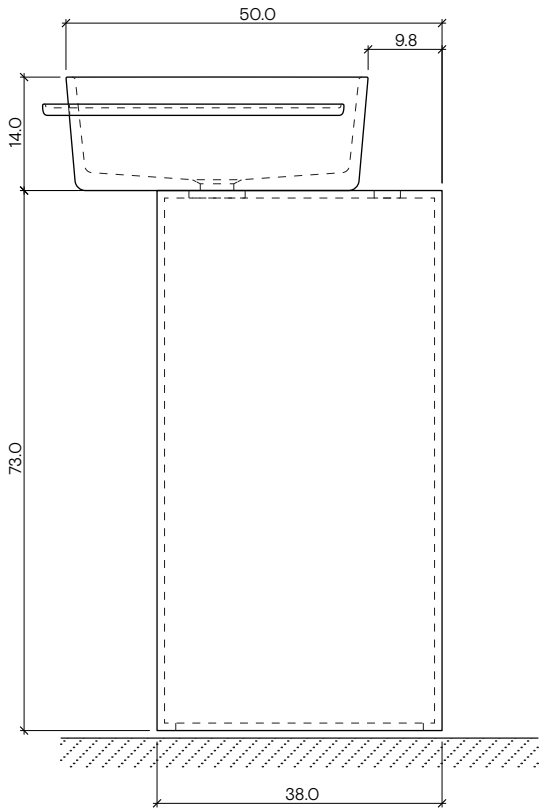

Module Dimensions
60 x 50 x h 87 cm

Materials
LivingTec®

Colours

● White - RAL 9016

● Light Pink NCS S 2010 - Y50R

Weight
Product 18 kg
Packaging kg

Packaging Dimensions

Plateau

Washbasins

Module Dimensions

76 x 53 x h 87 cm

Materials

LivingTec®

Colours

● White - RAL 9016

● Light Pink NCS S 2010 - Y50R

Weight

Product 24 kg

Packaging kg

Packaging Dimensions

Plateau

Scale 1:10

Plateau

with left shelf

Design By
Sebastian Herkner

Code
EXCONSOVAPLAT/MESX

Category
Washbasins

Module Dimensions
76 x 53 x h 87 cm

Materials
LivingTec®

Colours

● White - RAL 9016

● Light Pink NCS S 2010 - Y50R