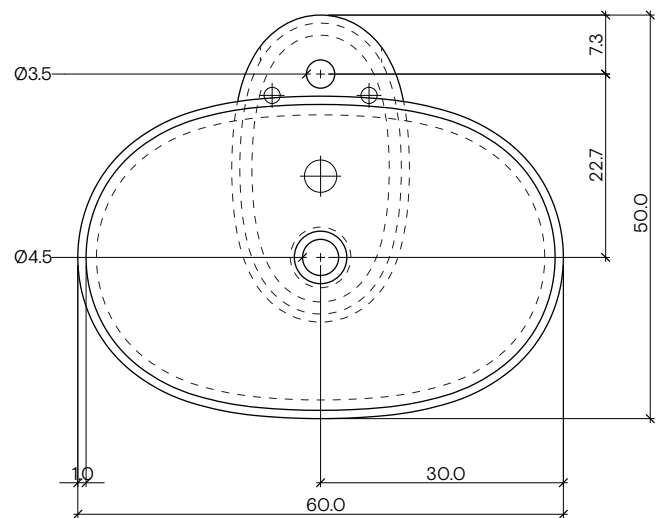

Module Dimensions
60 x 50 x h 87 cm

Materials
LivingTec®

Colours

● White - RAL 9016

● Light Pink NCS S 2010 - Y50R

Weight
Product 18 kg
Packaging kg

Packaging Dimensions

Plateau

Scale 1:10

Plateau

with right shelf

Design By

Sebastian Herkner

Code

EXCONSOVAPLAT/MEDX

Category

Washbasins

Module Dimensions

76 x 53 x h 87 cm

Materials

LivingTec®

Colours

● White - RAL 9016

● Light Pink NCS S 2010 - Y50R

Design By
Sebastian Herkner

Code
EXCONSOVAPLAT/MESX

Category
Washbasins

Module Dimensions
76 x 53 x h 87 cm

Materials
LivingTec®

Colours

● White - RAL 9016

● Light Pink NCS S 2010 - Y50R