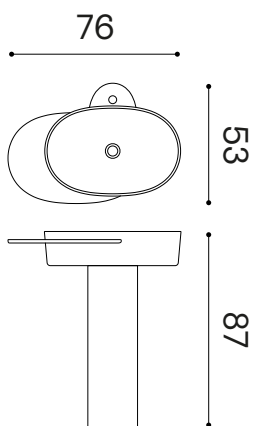

Module Dimensions
60 x 50 x h 87 cm

Materials
LivingTec®

Colours

● White - RAL 9016

● Light Pink NCS S 2010 - Y50R

Weight
Product 18 kg
Packaging kg

Packaging Dimensions

Plateau

Washbasins

Module Dimensions

76 x 53 x h 87 cm

Materials

LivingTec®

Colours

● White - RAL 9016

● Light Pink NCS S 2010 - Y50R

Weight

Product 24 kg

Packaging kg

Packaging Dimensions

Plateau

Scale 1:10

Plateau

with left shelf

Design By
Sebastian Herkner

Code
EXCONSOVAPLAT/MESX

Category
Washbasins

Module Dimensions
76 x 53 x h 87 cm

Materials
LivingTec®

Colours

● White - RAL 9016

● Light Pink NCS S 2010 - Y50R