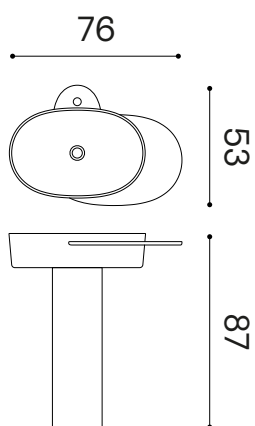

Plateau

with right shelf

Design By

Sebastian Herkner

Code

EXCONSOVAPLAT/MEDX

Category

Washbasins

Module Dimensions

76 x 53 x h 87 cm

Materials

LivingTec®

Colours

● White - RAL 9016

● Light Pink NCS S 2010 - Y50R

Weight

Product 24 kg

Packaging kg

Packaging Dimensions