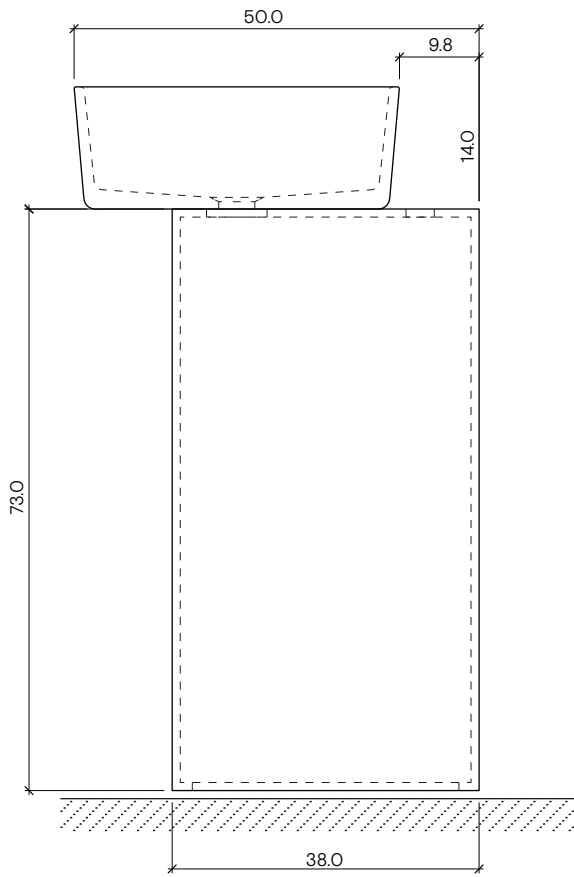

Module Dimensions
60 x 50 x h 87 cm

Materials
LivingTec®

Colours

● White - RAL 9016

● Light Pink NCS S 2010 - Y50R

Weight
Product 18 kg
Packaging kg

Packaging Dimensions

Plateau

Scale 1:10

Plateau

with right shelf

Design By

Sebastian Herkner

Code

EXCONSOVAPLAT/MEDX

Category

Washbasins

Module Dimensions

76 x 53 x h 87 cm

Materials

LivingTec®

Colours

● White - RAL 9016

● Light Pink NCS S 2010 - Y50R

Design By
Sebastian Herkner

Code
EXCONSOVAPLAT/MESX

Category
Washbasins

Module Dimensions
76 x 53 x h 87 cm

Materials
LivingTec®

Colours

● White - RAL 9016

● Light Pink NCS S 2010 - Y50R