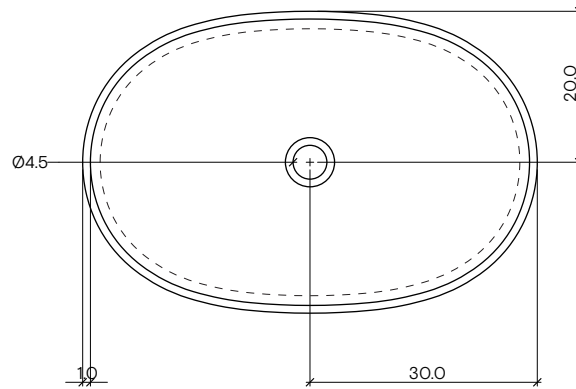

Module Dimensions
76 x 43 x h 14 cm

Materials
LivingTec®

Colours

- White - RAL 9016
- Light Pink NCS S 2010 - Y50R

Weight
Product 12 kg
Packaging - kg

Packaging Dimensions
-

Plateau

Scale 1:10

Plateau

with right shelf

Design By
Sebastian Herkner

Code
EXLAVOVAPLAT/MEDX

Category
Washbasins

Module Dimensions
76 x 43 x h 14 cm

Materials
LivingTec®

Colours

- White - RAL 9016
- Light Pink NCS S 2010 - Y50R

Weight
Product 12 kg
Packaging - kg

Packaging Dimensions
-

Plateau

Scale 1:10

Plateau

with left shelf

Design By

Sebastian Herkner

Code

EXLAVOVAPLAT/MESX

Category

Washbasins

Module Dimensions

76 x 43 x h 14 cm

Materials