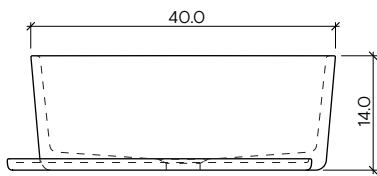

Module Dimensions
76 x 43 x h 14 cm

Materials
LivingTec®

Colours

- White - RAL 9016
- Light Pink NCS S 2010 - Y50R

Weight
Product 12 kg
Packaging - kg

Packaging Dimensions
-

Plateau

Scale 1:10

Plateau

with right shelf

Design By
Sebastian Herkner

Code
EXLAVOVAPLAT/MEDX

Category
Washbasins

Module Dimensions
76 x 43 x h 14 cm

Materials
LivingTec®

Colours

- White - RAL 9016
- Light Pink NCS S 2010 - Y50R

Weight
Product 12 kg
Packaging - kg

Packaging Dimensions
-

Plateau

Scale 1:10

Plateau

with left shelf

Design By

Sebastian Herkner

Code

EXLAVOVAPLAT/MESX

Category

Washbasins

Module Dimensions

76 x 43 x h 14 cm

Materials