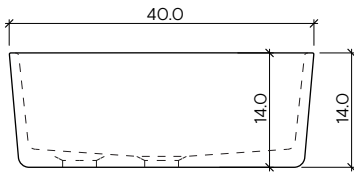

Module Dimensions
76 x 43 x h 14 cm

Materials
LivingTec®

Colours

- White - RAL 9016
- Light Pink NCS S 2010 - Y50R

Weight
Product 12 kg
Packaging - kg

Packaging Dimensions
-

Plateau

Scale 1:10

Plateau

with right shelf

Design By
Sebastian Herkner

Code
EXLAVOVAPLAT/MEDX

Category
Washbasins

Module Dimensions
76 x 43 x h 14 cm

Materials
LivingTec®

Colours

- White - RAL 9016
- Light Pink NCS S 2010 - Y50R

Weight
Product 12 kg
Packaging - kg

Packaging Dimensions
-

Plateau

Scale 1:10

Plateau

with left shelf

Design By

Sebastian Herkner

Code

EXLAVOVAPLAT/MESX

Category

Washbasins

Module Dimensions

76 x 43 x h 14 cm

Materials