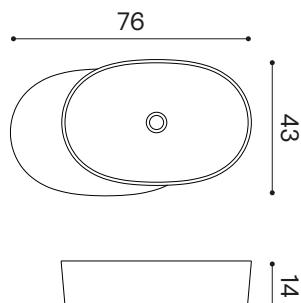

- White - RAL 9016
- Light Pink NCS S 2010 - Y50R

Weight
Product 12 kg
Packaging - kg

Packaging Dimensions
-

Plateau

Scale 1:10

Plateau

with left shelf

Design By

Sebastian Herkner

Code

EXLAVOVAPLAT/MESX

Category

Washbasins

Module Dimensions

76 x 43 x h 14 cm

Materials

LivingTec®

Colours

● White - RAL 9016

● Light Pink NCS S 2010 - Y50R

Weight

Product 12 kg

Packaging - kg

Packaging Dimensions

-

Plateau

Scale 1:10