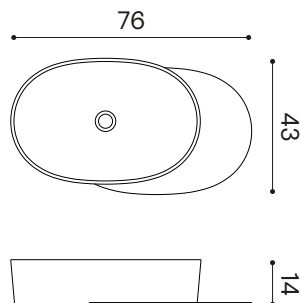

Module Dimensions
76 x 43 x h 14 cm

Materials
LivingTec®

Colours

- White - RAL 9016
- Light Pink NCS S 2010 - Y50R

Weight
Product 12 kg
Packaging - kg

Packaging Dimensions
-

Plateau

Scale 1:10

Plateau

with right shelf

Design By
Sebastian Herkner

Code
EXLAVOVAPLAT/MEDX

Category
Washbasins

Module Dimensions
76 x 43 x h 14 cm

Materials
LivingTec®

Colours

- White - RAL 9016
- Light Pink NCS S 2010 - Y50R

Weight
Product 12 kg
Packaging - kg

Packaging Dimensions
-

Plateau

Scale 1:10

Plateau

with left shelf

Design By

Sebastian Herkner

Code

EXLAVOVAPLAT/MESX

Category

Washbasins

Module Dimensions

76 x 43 x h 14 cm

Materials