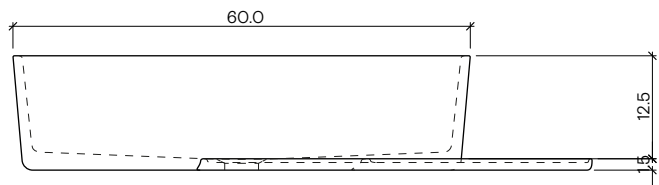

Module Dimensions
76 x 43 x h 14 cm

Materials
LivingTec®

Colours

- White - RAL 9016
- Light Pink NCS S 2010 - Y50R

Weight
Product 12 kg
Packaging - kg

Packaging Dimensions
-

Plateau

Scale 1:10

Plateau

with right shelf

Design By
Sebastian Herkner

Code
EXLAVOVAPLAT/MEDX

Category
Washbasins

Module Dimensions
76 x 43 x h 14 cm

Materials
LivingTec®

Colours

- White - RAL 9016
- Light Pink NCS S 2010 - Y50R

Weight
Product 12 kg
Packaging - kg

Packaging Dimensions
-

Plateau

Scale 1:10

Plateau

with left shelf

Design By

Sebastian Herkner

Code

EXLAVOVAPLAT/MESX

Category

Washbasins

Module Dimensions

76 x 43 x h 14 cm

Materials