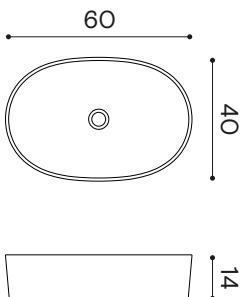

Module Dimensions
76 x 43 x h 14 cm

Materials
LivingTec®

Colours

- White - RAL 9016
- Light Pink NCS S 2010 - Y50R

Weight
Product 12 kg
Packaging - kg

Packaging Dimensions
-

Plateau

Scale 1:10

Plateau

with right shelf

Design By
Sebastian Herkner

Code
EXLAVOVAPLAT/MEDX

Category
Washbasins

Module Dimensions
76 x 43 x h 14 cm

Materials
LivingTec®

Colours

- White - RAL 9016
- Light Pink NCS S 2010 - Y50R

Weight
Product 12 kg
Packaging - kg

Packaging Dimensions
-

Plateau

Scale 1:10

Plateau

with left shelf

Design By

Sebastian Herkner

Code

EXLAVOVAPLAT/MESX

Category

Washbasins

Module Dimensions

76 x 43 x h 14 cm

Materials