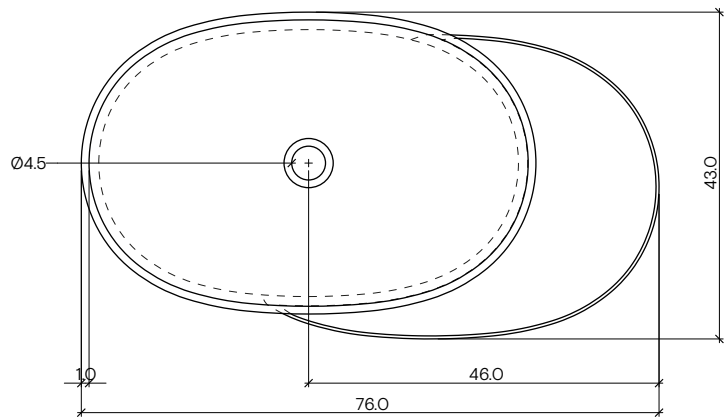

Module Dimensions
76 x 43 x h 14 cm

Materials
LivingTec®

Colours

- White - RAL 9016
- Light Pink NCS S 2010 - Y50R

Weight
Product 12 kg
Packaging - kg

Packaging Dimensions
-

Plateau

Scale 1:10

Plateau

with right shelf

Design By
Sebastian Herkner

Code
EXLAVOVAPLAT/MEDX

Category
Washbasins

Module Dimensions
76 x 43 x h 14 cm

Materials
LivingTec®

Colours

- White - RAL 9016
- Light Pink NCS S 2010 - Y50R

Weight
Product 12 kg
Packaging - kg

Packaging Dimensions
-

Plateau

Scale 1:10

Plateau

with left shelf

Design By

Sebastian Herkner

Code

EXLAVOVAPLAT/MESX

Category

Washbasins

Module Dimensions

76 x 43 x h 14 cm

Materials