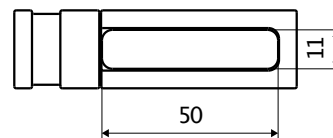

Size	Colour	Product code
50 x 10 mm	Chrome	W RW KUK001 KCRO
70 x 11 mm	Chrome	W RW KUK002 KCRO

Kuka 50