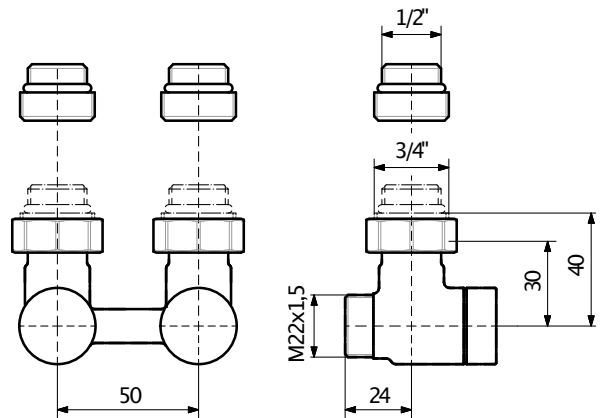

# Integrated lockshield valve

Angled valve - 90°

Colour Options: ● ○ ●

Size	Colour	Product code
GW 3/4" (GZ 1/2")- GZ M22x1,5	Chrome	TGEOCR001
GW 3/4" (GZ 1/2")- GZ M22x1,5	Satin	TGEOST001
GW 3/4" (GZ 1/2")- GZ M22x1,5	Black matt	TGEOCM001

Inline valve

Colour Options: ● ○ ●

Size	Colour	Product code
GW 3/4" (GZ 1/2")- GZ M22x1,5	Chrome	TGEOCR002
GW 3/4" (GZ 1/2")- GZ M22x1,5	Satin	TGEOST002
GW 3/4" (GZ 1/2")- GZ M22x1,5	Black matt	TGEOCM002