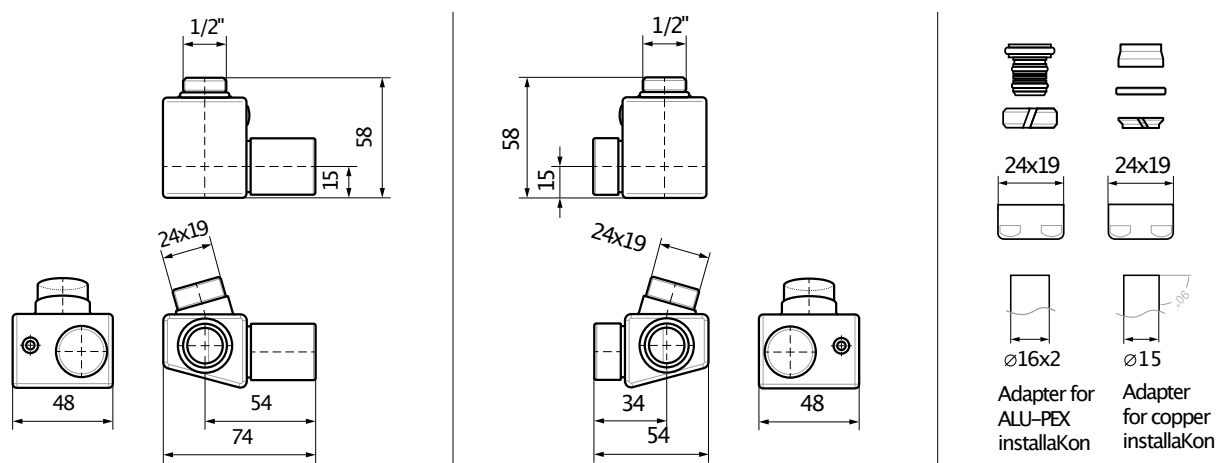

# Dexter manual valve set

Available versions:

The left or right-hand version determines the position of the thermostatic insert or manual valve with male thread.

Colour Options: ○ ● ●

Dedicated to the radiator:

Dexter

Position	Size	Colour	Product code
Left	GZ 1/2" - ø16x2, ø15	White	TGERCD2-BI
Right	GZ 1/2" - ø16x2, ø15	White	TGERCD1-BI
Left	GZ 1/2" - ø16x2, ø15	Chrome	TGERCD1-CR
Right	GZ 1/2" - ø16x2, ø15	Chrome	TGERCD2-CR
Left	GZ 1/2" - ø16x2, ø15	Satin	TGERCD1-ST
Right	GZ 1/2" - ø16x2, ø15	Satin	TGERCD2-ST