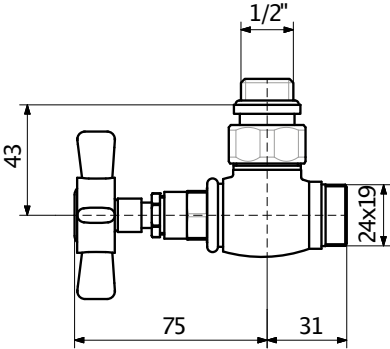

Star angled manual valves set

Colour Options: ●

Size	Colour	Product code
GZ 1/2" - ø16x2, ø15	Chrome	TGERSTCR01