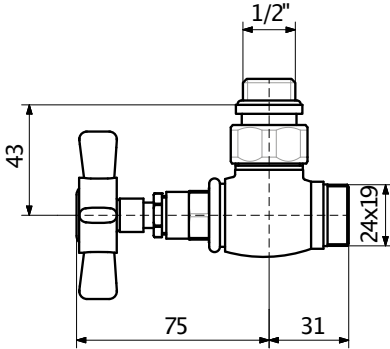

Star angled manual valves set

Colour Options: ●

Size	Colour	Product code
GZ 1/2" - ø16x2, ø15	Chrome	TGERSTCR01