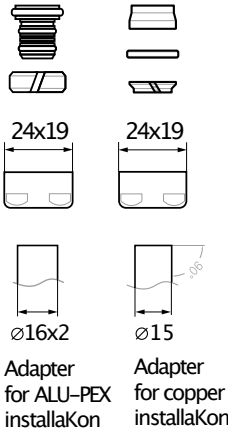

Star angled manual valves set

Colour Options: ●

Size	Colour	Product code
GZ 1/2" - ø16x2, ø15	Chrome	TGERSTCR01