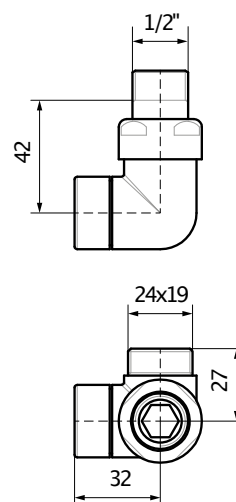

# 3-axis thermostatic valve set

Available versions:

The left or right-hand version determines the position of the thermostatic insert or manual valve with male thread.

Colour Options: ●●

Position	Size	Colour	Product code
Left	GZ 1/2" - $\varnothing$ 16x2, $\varnothing$ 15	Chrome	WRZTCG1-CR
Right	GZ 1/2" - $\varnothing$ 16x2, $\varnothing$ 15	Chrome	WRZTCG2-CR
Left	GZ 1/2" - $\varnothing$ 16x2, $\varnothing$ 15	Satin	WRZTCG8-ST
Right	GZ 1/2" - $\varnothing$ 16x2, $\varnothing$ 15	Satin	WRZTCG9-ST