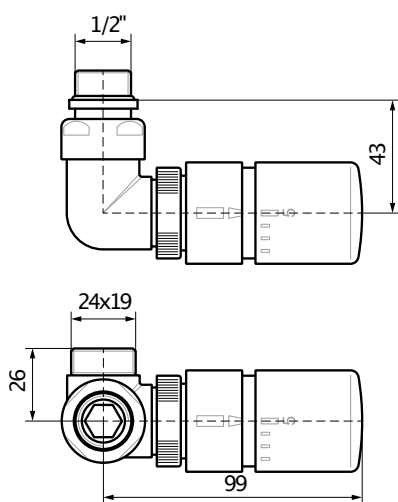

# 3-axis thermostatic valve set

Available versions:

The left or right-hand version determines the position of the thermostatic insert or manual valve with male thread.

Colour Options: ●●

Position	Size	Colour	Product code
Left	GZ 1/2" - $\varnothing$ 16x2, $\varnothing$ 15	Chrome	WRZTCG1-CR
Right	GZ 1/2" - $\varnothing$ 16x2, $\varnothing$ 15	Chrome	WRZTCG2-CR
Left	GZ 1/2" - $\varnothing$ 16x2, $\varnothing$ 15	Satin	WRZTCG8-ST
Right	GZ 1/2" - $\varnothing$ 16x2, $\varnothing$ 15	Satin	WRZTCG9-ST