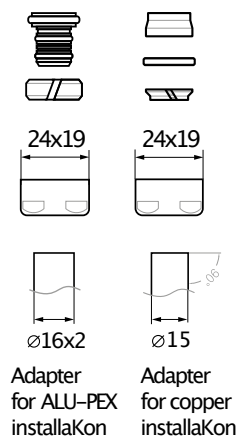

# 3-axis thermostatic valve set

Available versions:

The left or right-hand version determines the position of the thermostatic insert or manual valve with male thread.

Colour Options: ●●

Position	Size	Colour	Product code
Left	GZ 1/2" - $\varnothing$ 16x2, $\varnothing$ 15	Chrome	WRZTCG1-CR
Right	GZ 1/2" - $\varnothing$ 16x2, $\varnothing$ 15	Chrome	WRZTCG2-CR
Left	GZ 1/2" - $\varnothing$ 16x2, $\varnothing$ 15	Satin	WRZTCG8-ST
Right	GZ 1/2" - $\varnothing$ 16x2, $\varnothing$ 15	Satin	WRZTCG9-ST