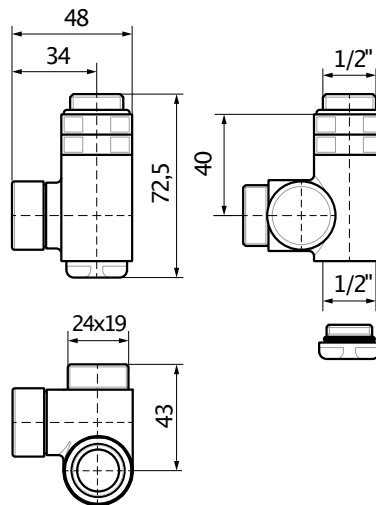

# 3-axisthermostatic valve and lockshield integrated with T-piece set

Available versions:

The left or right-hand version determines the position of the thermostatic insert or manual valve with male thread.

Colour Options: ●●

Position	Size	Colour	Product code
Left	GZ 1/2" - $\varnothing$ 16x2, $\varnothing$ 15	Chrome	WRZTCG4-CR
Right	GZ 1/2" - $\varnothing$ 16x2, $\varnothing$ 15	Chrome	WRZTCG5-CR
Left	GZ 1/2" - $\varnothing$ 16x2, $\varnothing$ 15	Satin	WRZTCG4-ST
Right	GZ 1/2" - $\varnothing$ 16x2, $\varnothing$ 15	Satin	WRZTCG5-ST