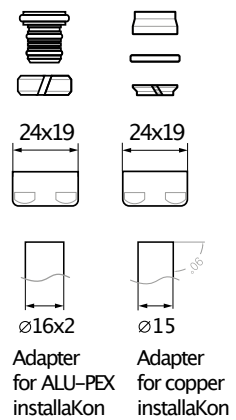

# 3-axisthermostatic valve and lockshield integrated with T-piece set

Available versions:

The left or right-hand version determines the position of the thermostatic insert or manual valve with male thread.

Colour Options: ●●

Position	Size	Colour	Product code
Left	GZ 1/2" - $\varnothing$ 16x2, $\varnothing$ 15	Chrome	WRZTCG4-CR
Right	GZ 1/2" - $\varnothing$ 16x2, $\varnothing$ 15	Chrome	WRZTCG5-CR
Left	GZ 1/2" - $\varnothing$ 16x2, $\varnothing$ 15	Satin	WRZTCG4-ST
Right	GZ 1/2" - $\varnothing$ 16x2, $\varnothing$ 15	Satin	WRZTCG5-ST