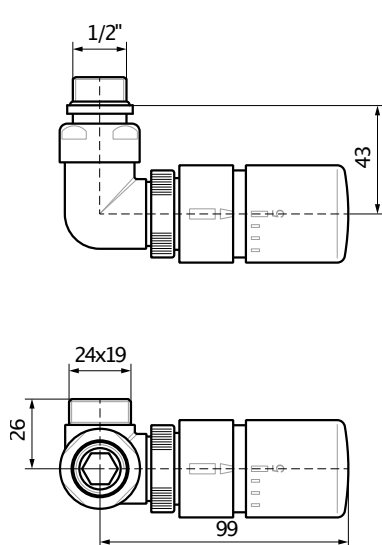

# 3-axisthermostatic valve and lockshield integrated with T-piece set

Available versions:

The left or right-hand version determines the position of the thermostatic insert or manual valve with male thread.

Colour Options: ●●

Position	Size	Colour	Product code
Left	GZ 1/2" - $\varnothing$ 16x2, $\varnothing$ 15	Chrome	WRZTCG4-CR
Right	GZ 1/2" - $\varnothing$ 16x2, $\varnothing$ 15	Chrome	WRZTCG5-CR
Left	GZ 1/2" - $\varnothing$ 16x2, $\varnothing$ 15	Satin	WRZTCG4-ST
Right	GZ 1/2" - $\varnothing$ 16x2, $\varnothing$ 15	Satin	WRZTCG5-ST