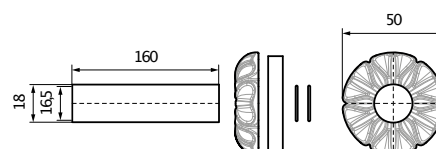

ARTISTIC pipe maskingset

Colour Options: ●●

Size	Colour	Product code <small>*Configuration code p. 791</small>
ø18/ø50/L160	anthracite	TGPAN001
ø18/ø50/L160	brushed bronze	TGPBR001
ø18/ø50/L160	Matching radiator colour (RAL & Terma Cast Iron Special Colours)	WRMRAW01*

Pipe masking set — 160 mm

Colour Options: ●●●●●●●●

Size	Colour	Product code <small>*Configuration code p. 791</small>
ø18/ø50/L160	brushed bronze	TGPBR002
ø18/ø50/L160	brushed copper	TGPME001
ø18/ø50/L160	satin nickel	TGPNI001
ø18/ø50/L160	anthracite	TGPAN002
ø18/ø50/L160	white	TGPBI001
ø18/ø50/L160	brass	TGPMS001
ø18/ø50/L160	chrome	TGPCR004
ø18/ø50/L160	Matching radiator colour (RAL & Terma Cast Iron Special Colours)	WRMRAW02*