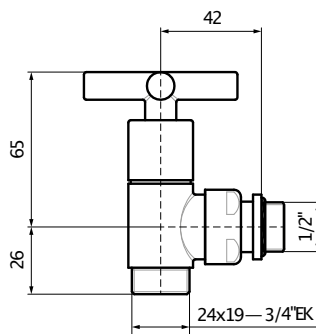

MINIMALIST manual angled valve set

Colour Options: ●●●●●

Size	Colour	Product code
GZ 1/2" - Ø16x2, Ø15	anthracite	TGERAN002
GZ 1/2" - Ø16x2, Ø15	brushed bronze	TGERBR002
GZ 1/2" - Ø16x2, Ø15	brushed copper	TGERME003
GZ 1/2" - Ø16x2, Ø15	satin nickel	TGERST005
GZ 1/2" - Ø16x2, Ø15	chrome	TGZRRC017
GZ 1/2" - Ø16x2, Ø15	Matching radiator colour (RAL & Terma Cast Iron Special Colours)	WRZRRAW03*