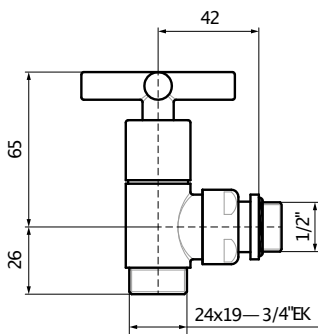

MINIMALIST manual angled valve set

Colour Options: ●●●●●

Size	Colour	Product code
GZ 1/2" - Ø16x2, Ø15	anthracite	TGERAN002
GZ 1/2" - Ø16x2, Ø15	brushed bronze	TGERBR002
GZ 1/2" - Ø16x2, Ø15	brushed copper	TGERME003
GZ 1/2" - Ø16x2, Ø15	satin nickel	TGERST005
GZ 1/2" - Ø16x2, Ø15	chrome	TGZRRC017
GZ 1/2" - Ø16x2, Ø15	Matching radiator colour (RAL & Terma Cast Iron Special Colours)	WRZRRAW03*