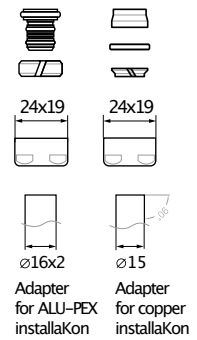

MINIMALIST manual angled valve set

Colour Options: ●●●●●

Size	Colour	Product code
GZ 1/2" - Ø16x2, Ø15	anthracite	TGERAN002
GZ 1/2" - Ø16x2, Ø15	brushed bronze	TGERBR002
GZ 1/2" - Ø16x2, Ø15	brushed copper	TGERME003
GZ 1/2" - Ø16x2, Ø15	satin nickel	TGERST005
GZ 1/2" - Ø16x2, Ø15	chrome	TGZRRC017
GZ 1/2" - Ø16x2, Ø15	Matching radiator colour (RAL & Terma Cast Iron Special Colours)	WRZRRAW03*