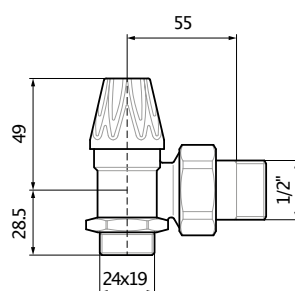

CLASSIC ART manual angled valve

Colour Options: ● ●

Size	Colour	Product code
GZ 1/2"-Ø16x2,Ø15, GW 1/2"	anthracite	TGERANT01
GZ 1/2"-Ø16x2,Ø15, GW 1/2"	brushed bronze	TGERANT03
GZ 1/2"-Ø16x2,Ø15, GW 1/2"	Matching radiator colour (RAL & Terma Cast Iron Special Colours)	WRZRRAW01*