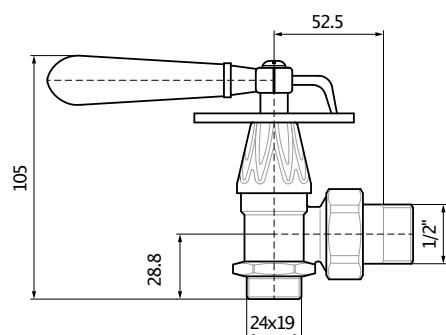

CLASSIC ART manual angled valve

Colour Options: ● ●

Size	Colour	Product code
GZ 1/2"-Ø16x2,Ø15, GW 1/2"	anthracite	TGERANT01
GZ 1/2"-Ø16x2,Ø15, GW 1/2"	brushed bronze	TGERANT03
GZ 1/2"-Ø16x2,Ø15, GW 1/2"	Matching radiator colour (RAL & Terma Cast Iron Special Colours)	WRZRRAW01*

*Configuration code p. 791