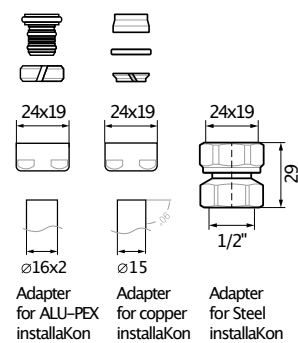

CLASSIC ART manual angled valve

Colour Options: ● ●

Size	Colour	Product code
GZ 1/2"-Ø16x2,Ø15, GW 1/2"	anthracite	TGERANT01
GZ 1/2"-Ø16x2,Ø15, GW 1/2"	brushed bronze	TGERANT03
GZ 1/2"-Ø16x2,Ø15, GW 1/2"	Matching radiator colour (RAL & Terma Cast Iron Special Colours)	WRZRRAW01*