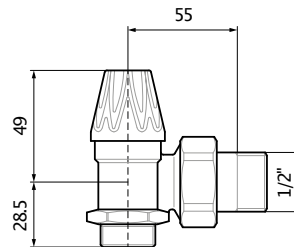

ARTISTIC thermostatic angled valve set

Colour Options: ●●●

Size	Colour	Product code
GZ 1/2" - Ø16x2, Ø15	anthracite	TGETAN002
GZ 1/2" - Ø16x2, Ø15	brushed bronze	TGETBR003
GZ 1/2" - Ø16x2, Ø15	Matching radiator colour (RAL & Terma Cast Iron Special Colours)	WRZTKAR01*