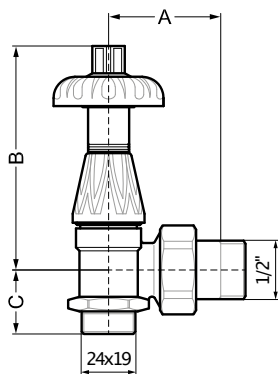

ARTISTIC thermostatic angled valve set

Colour Options: ●●●

Size	Colour	Product code
GZ 1/2" - Ø16x2, Ø15	anthracite	TGETAN002
GZ 1/2" - Ø16x2, Ø15	brushed bronze	TGETBR003
GZ 1/2" - Ø16x2, Ø15	Matching radiator colour (RAL & Terma Cast Iron Special Colours)	WRZTKAR01*