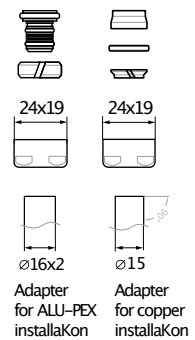

ARTISTIC thermostatic angled valve set

Colour Options: ●●●

Size	Colour	Product code
GZ 1/2" - Ø16x2, Ø15	anthracite	TGETAN002
GZ 1/2" - Ø16x2, Ø15	brushed bronze	TGETBR003
GZ 1/2" - Ø16x2, Ø15	Matching radiator colour (RAL & Terma Cast Iron Special Colours)	WRZTKAR01*