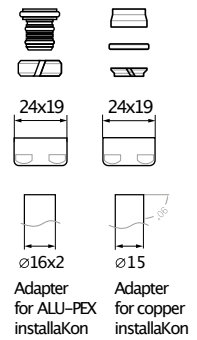

# WOOD thermostatic angled valve set

Colour Options: ● ● ●

Size	Colour	Product code
GZ 1/2" - Ø16x2, Ø15	brushed bronze	TGETBR002
GZ 1/2" - Ø16x2, Ø15	satin nickel	TGETST005
GZ 1/2" - Ø16x2, Ø15	brushed copper	TGETME001