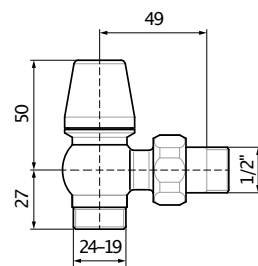

# WOOD thermostatic angled valve set

Colour Options: ● ● ●

Size	Colour	Product code
GZ 1/2" - Ø16x2, Ø15	brushed bronze	TGETBR002
GZ 1/2" - Ø16x2, Ø15	satin nickel	TGETST005
GZ 1/2" - Ø16x2, Ø15	brushed copper	TGETME001