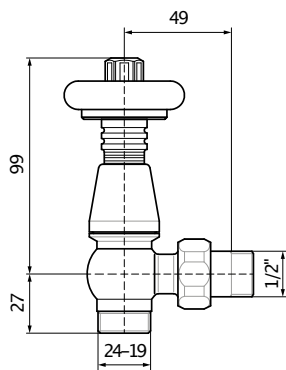

# WOOD thermostatic angled valve set

Colour Options: ● ● ●

Size	Colour	Product code
GZ 1/2" - Ø16x2, Ø15	brushed bronze	TGETBR002
GZ 1/2" - Ø16x2, Ø15	satin nickel	TGETST005
GZ 1/2" - Ø16x2, Ø15	brushed copper	TGETME001