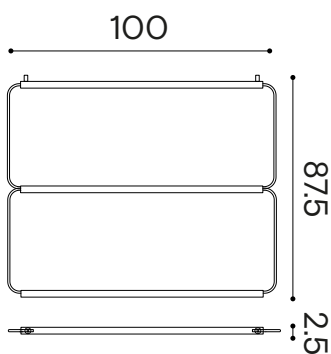

Nudo

Design By
MUT

Code
EXNUDOGL2/NE
EXNUDOGL2/OT

Category
Storage Units

Module Dimensions
100 x 2.5 x h 87.5 cm
Standard cable: 2 m

Materials
Matt varnished metal, Brass

Colours

- Black - RAL 9004
- Brass

Weight
Product - kg
Packaging - kg

Packaging Dimensions
-