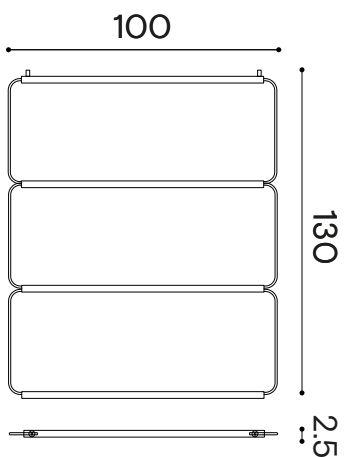

Nudo

Design By
MUT

Code
EXNUDOGL3/NE
EXNUDOGL3/OT

Category
Storage Units

Module Dimensions
100 x 2.5 x h 130 cm
Standard cable: 2 m

Materials
Matt varnished metal, Brass

Colours

- Black - RAL 9004
- Brass

Weight
Product - kg
Packaging - kg

Packaging Dimensions
-