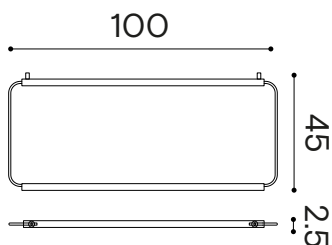

Nudo

Design By
MUT

Code
EXNUDOGL1/NE
EXNUDOGL1/OT

Category
Storage Units

Module Dimensions
100 x 2.5 x h 45 cm
Standard cable: 2 m

Materials
Matt varnished metal, Brass

Colours

- Black - RAL 9004
- Brass

Weight

Product - kg
Packaging - kg

Packaging Dimensions

-