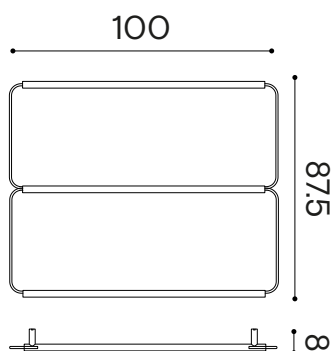

Nudo

Design By
MUT

Code
EXNUDOGL2P/NE
EXNUDOGL2P/OT

Category
Storage Units

Module Dimensions
100 x 8 x h 87.5 cm

Materials
Matt varnished metal, Brass

Colours

- Black - RAL 9004
- Brass
- Silver

Weight
Product - kg
Packaging - kg

Packaging Dimensions
-