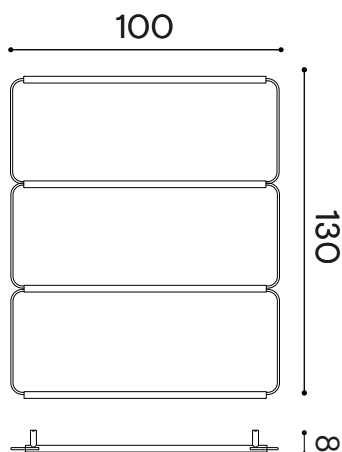

Nudo

Design By
MUT

Code
EXNUDOGL3P/NE
EXNUDOGL3P/OT

Category
Storage Units

Module Dimensions
100 x 8 x h 130 cm

Materials
Matt varnished metal, Brass

Colours

- Black - RAL 9004
- Brass
- Silver

Weight

Product - kg
Packaging - kg

Packaging Dimensions

-