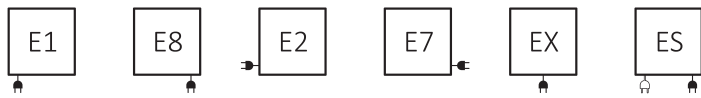

ELECTRICAL RADIATOR AND TOWEL RAIL CONNECTIONS