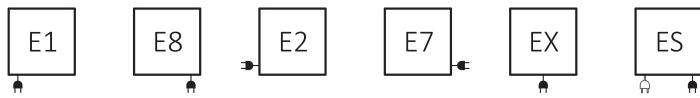

ELECTRICAL RADIATOR AND TOWEL RAIL CONNECTIONS