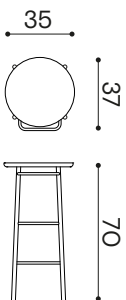

# Hang

**Design By**  
Norm.Architects

**Code**  
EXHANGTALLNE  
EXHANGTALLBI  
EXHANGTALLSEP  
EXHANGTALLROV

**Category**  
Seating

**Module Dimensions**  
35 x 37 x h 70 cm

**Materials**  
Solid laquered ash, matt varnished metal, Nabuck leather, smoked oak

**Colours**

- Black - RAL 9004
- White - RAL 9016
- Sepia
- Dark brown

**Weight**  
Product 4 kg  
Packaging - kg

**Packaging Dimensions**  
-