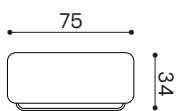

# Hang

**Design By**  
Norm.Architects

**Code**  
EXHANGSMALLNE  
EXHANGSMALLBI

**Category**  
Seating

**Module Dimensions**  
75 x 34 x h 50 cm

**Materials**  
Solid laquered ash, matt varnished metal

**Colours**

- Black - RAL 9004
- White - RAL 9016

**Weight**  
Product 5.3 kg  
Packaging - kg

**Packaging Dimensions**  
-