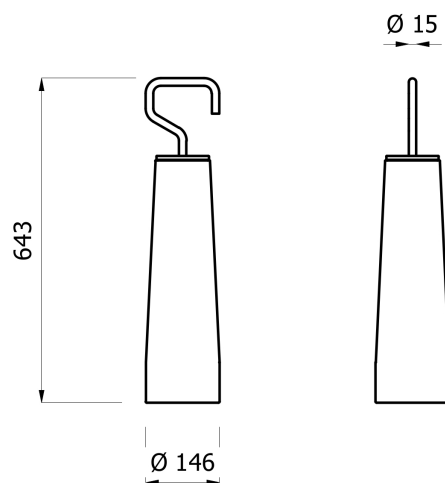

product technical sheet

ST_PRODOTTO: EVSCOxx - REV. 01 of 25/02/2022 - 07/06/23 - APPROVED T.D.