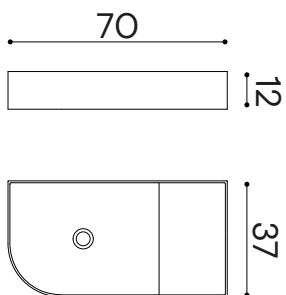

Module Dimensions
70 x 37 x h 12 cm

Materials
LivingTec®

Colours

- White - RAL 9016
- Light Pink NCS S 2010 - Y50R

Weight
Product 10 kg
Packaging 2 kg

Packaging Dimensions
81 x 51 x 22

Nouveau

Scala 1:10