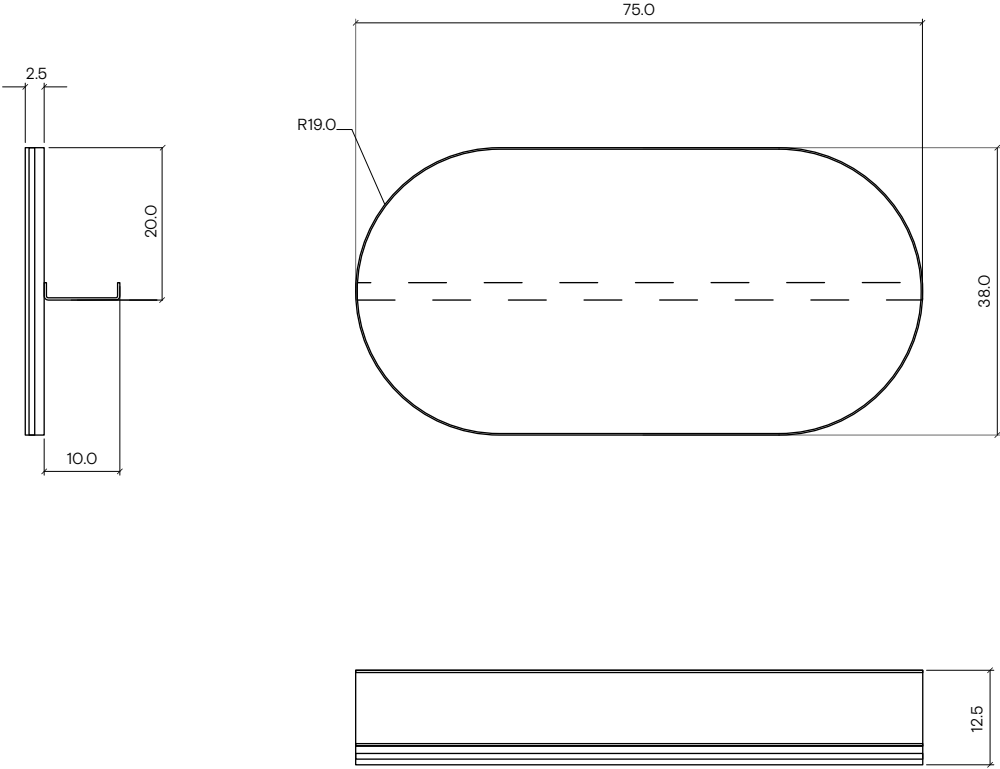

Module Dimensions
Ø38 x h 17,5 cm

Materials
Frosted glass, matt varnished metal

Colours
 Black - RAL 9004

Weight
-

Packaging Dimensions
-

Arco - Round Mirror

Scale 1:10

Arco - Oval Mirror Horizontal

Design By
MUT

Code
EXARCOSPOVALHNE

Category
Mirrors

Module Dimensions
75 x 12.5 x h 38 cm

Materials
Frosted glass, matt varnished metal

Colours
● Black - RAL 9004

Weight
-

Packaging Dimensions
-

Arco - Oval Mirror Horizontal

Scale 1:10

Arco - Oval Mirror Vertical

Design By
MUT

Code
EXARCOSPOVALVNE

Category
Mirrors

Module Dimensions
38 x 12.5 x h 75 cm

Materials
Frosted glass, matt varnished metal

Colours
● Black - RAL 9004

Weight
-

Packaging Dimensions
-

Arco - Oval Mirror Vertical

Scale 1:10