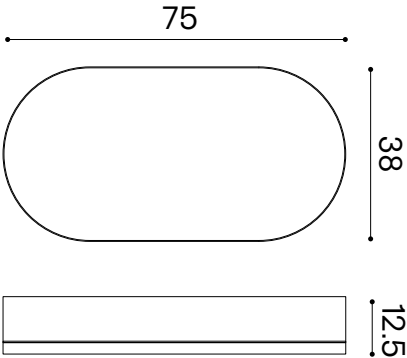

Module Dimensions
Ø38 x h 17,5 cm

Materials
Frosted glass, matt varnished metal

Colours
 Black - RAL 9004

Weight
-

Packaging Dimensions
-

Arco - Round Mirror

Scale 1:10

Arco - Oval Mirror Horizontal

Design By
MUT

Code
EXARCOSPOVALHNE

Category
Mirrors

Module Dimensions
75 x 12.5 x h 38 cm

Materials
Frosted glass, matt varnished metal

Colours
● Black - RAL 9004

Weight
-

Packaging Dimensions
-

Arco - Oval Mirror Horizontal

Scale 1:10

Arco - Oval Mirror Vertical

Design By
MUT

Code
EXARCOSPOVALVNE

Category
Mirrors

Module Dimensions
38 x 12.5 x h 75 cm

Materials
Frosted glass, matt varnished metal

Colours
● Black - RAL 9004

Weight
-

Packaging Dimensions
-

Arco - Oval Mirror Vertical

Scale 1:10