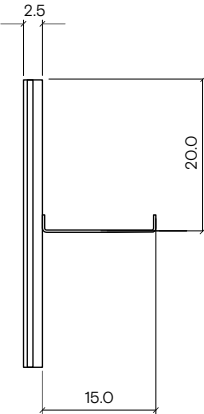

Module Dimensions
Ø38 x h 17,5 cm

Materials
Frosted glass, matt varnished metal

Colours
 Black - RAL 9004

Weight
-

Packaging Dimensions
-

Arco - Round Mirror

Scale 1:10

Arco - Oval Mirror Horizontal

Design By
MUT

Code
EXARCOSPOVALHNE

Category
Mirrors

Module Dimensions
75 x 12.5 x h 38 cm

Materials
Frosted glass, matt varnished metal

Colours
● Black - RAL 9004

Weight
-

Packaging Dimensions
-

Arco - Oval Mirror Horizontal

Scale 1:10

Arco - Oval Mirror Vertical

Design By
MUT

Code
EXARCOSPOVALVNE

Category
Mirrors

Module Dimensions
38 x 12.5 x h 75 cm

Materials
Frosted glass, matt varnished metal

Colours
● Black - RAL 9004

Weight
-

Packaging Dimensions
-

Arco - Oval Mirror Vertical

Scale 1:10