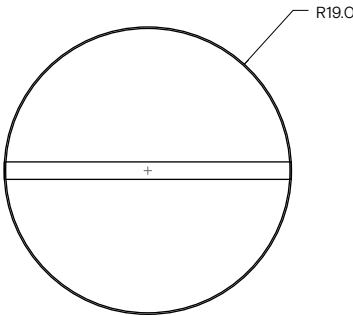

Module Dimensions
Ø38 x h 17,5 cm

Materials
Frosted glass, matt varnished metal

Colours
 Black - RAL 9004

Weight
-

Packaging Dimensions
-

Arco - Round Mirror

Scale 1:10

Arco - Oval Mirror Horizontal

Design By
MUT

Code
EXARCOSPOVALHNE

Category
Mirrors

Module Dimensions
75 x 12.5 x h 38 cm

Materials
Frosted glass, matt varnished metal

Colours
● Black - RAL 9004

Weight
-

Packaging Dimensions
-

Arco - Oval Mirror Horizontal

Scale 1:10

Arco - Oval Mirror Vertical

Design By
MUT

Code
EXARCOSPOVALVNE

Category
Mirrors

Module Dimensions
38 x 12.5 x h 75 cm

Materials
Frosted glass, matt varnished metal

Colours
● Black - RAL 9004

Weight
-

Packaging Dimensions
-

Arco - Oval Mirror Vertical

Scale 1:10