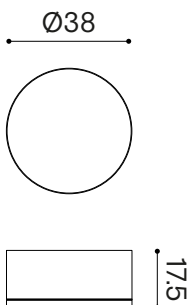

Module Dimensions
Ø38 x h 17,5 cm

Materials
Frosted glass, matt varnished metal

Colours
 Black - RAL 9004

Weight
-

Packaging Dimensions
-

Arco - Round Mirror

Scale 1:10

Arco - Oval Mirror Horizontal

Design By
MUT

Code
EXARCOSPOVALHNE

Category
Mirrors

Module Dimensions
75 x 12.5 x h 38 cm

Materials
Frosted glass, matt varnished metal

Colours
● Black - RAL 9004

Weight
-

Packaging Dimensions
-

Arco - Oval Mirror Horizontal

Scale 1:10

Arco - Oval Mirror Vertical

Design By
MUT

Code
EXARCOSPOVALVNE

Category
Mirrors

Module Dimensions
38 x 12.5 x h 75 cm

Materials
Frosted glass, matt varnished metal

Colours
● Black - RAL 9004

Weight
-

Packaging Dimensions
-

Arco - Oval Mirror Vertical

Scale 1:10