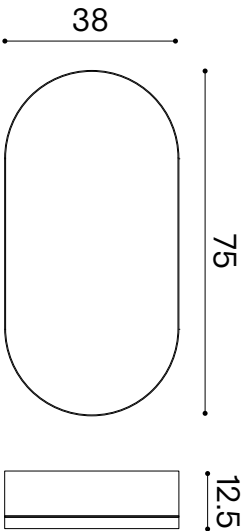

Module Dimensions
Ø38 x h 17,5 cm

Materials
Frosted glass, matt varnished metal

Colours
 Black - RAL 9004

Weight
-

Packaging Dimensions
-

Arco - Round Mirror

Scale 1:10

Arco - Oval Mirror Horizontal

Design By
MUT

Code
EXARCOSPOVALHNE

Category
Mirrors

Module Dimensions
75 x 12.5 x h 38 cm

Materials
Frosted glass, matt varnished metal

Colours
● Black - RAL 9004

Weight
-

Packaging Dimensions
-

Arco - Oval Mirror Horizontal

Scale 1:10

Arco - Oval Mirror Vertical

Design By
MUT

Code
EXARCOSPOVALVNE

Category
Mirrors

Module Dimensions
38 x 12.5 x h 75 cm

Materials
Frosted glass, matt varnished metal

Colours
● Black - RAL 9004

Weight
-

Packaging Dimensions
-

Arco - Oval Mirror Vertical

Scale 1:10