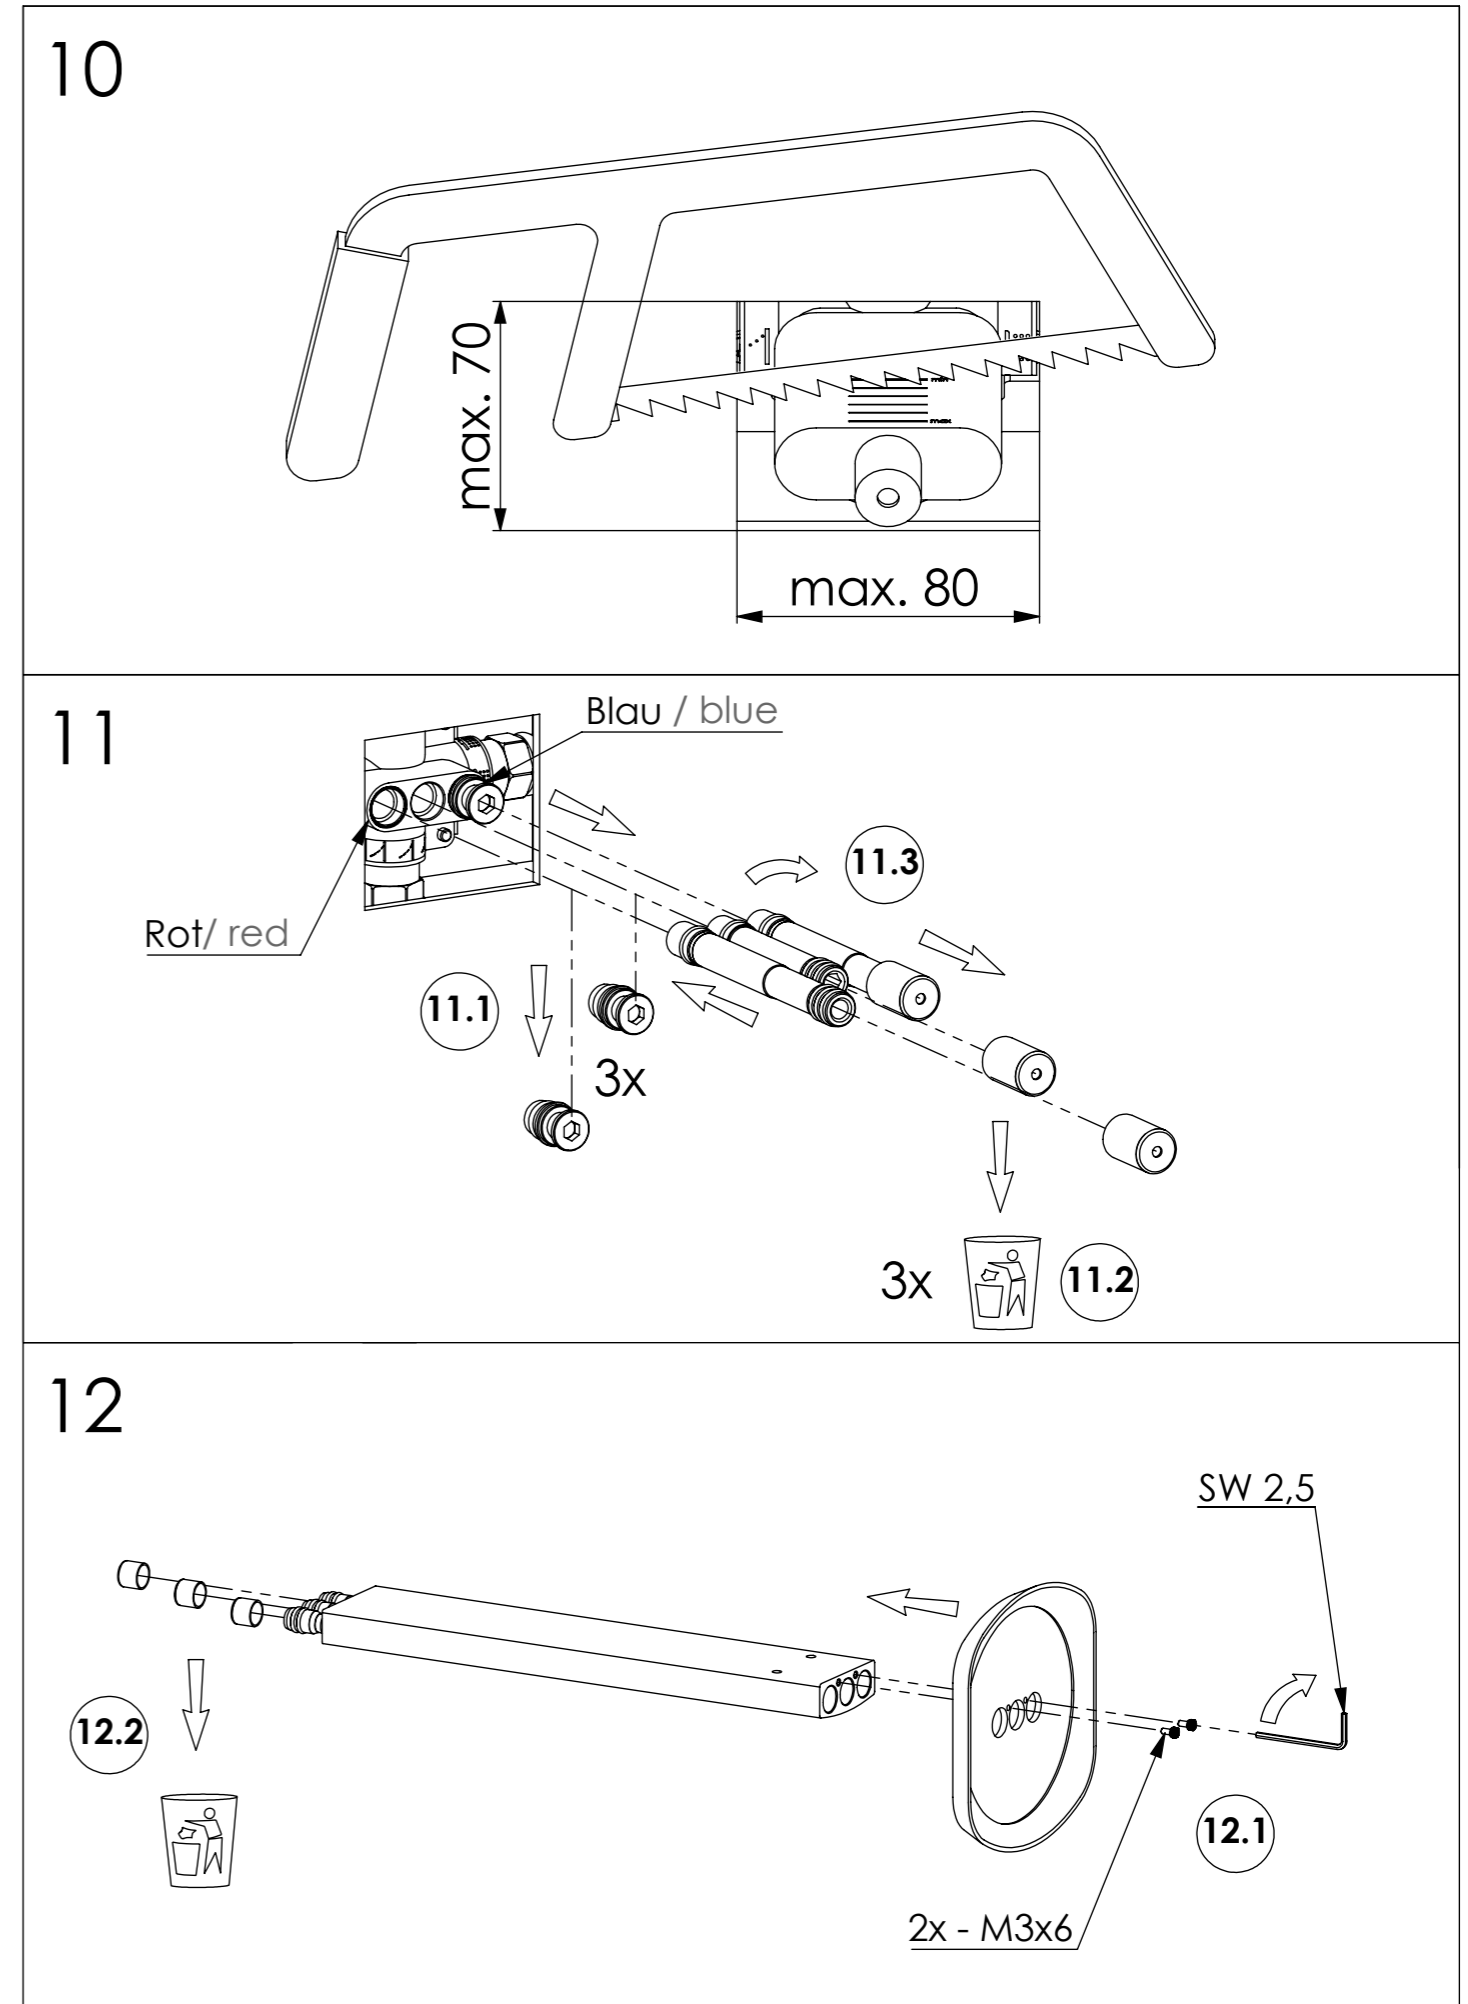

STEINBERG

Wall Rain Kopfbrauseset

Wall Rain overhead shower set

Art.Nr. 390 7723

Technische Zeichnung / Technical Drawing

Installation / Installation

Installation / Installation

Installation / Installation