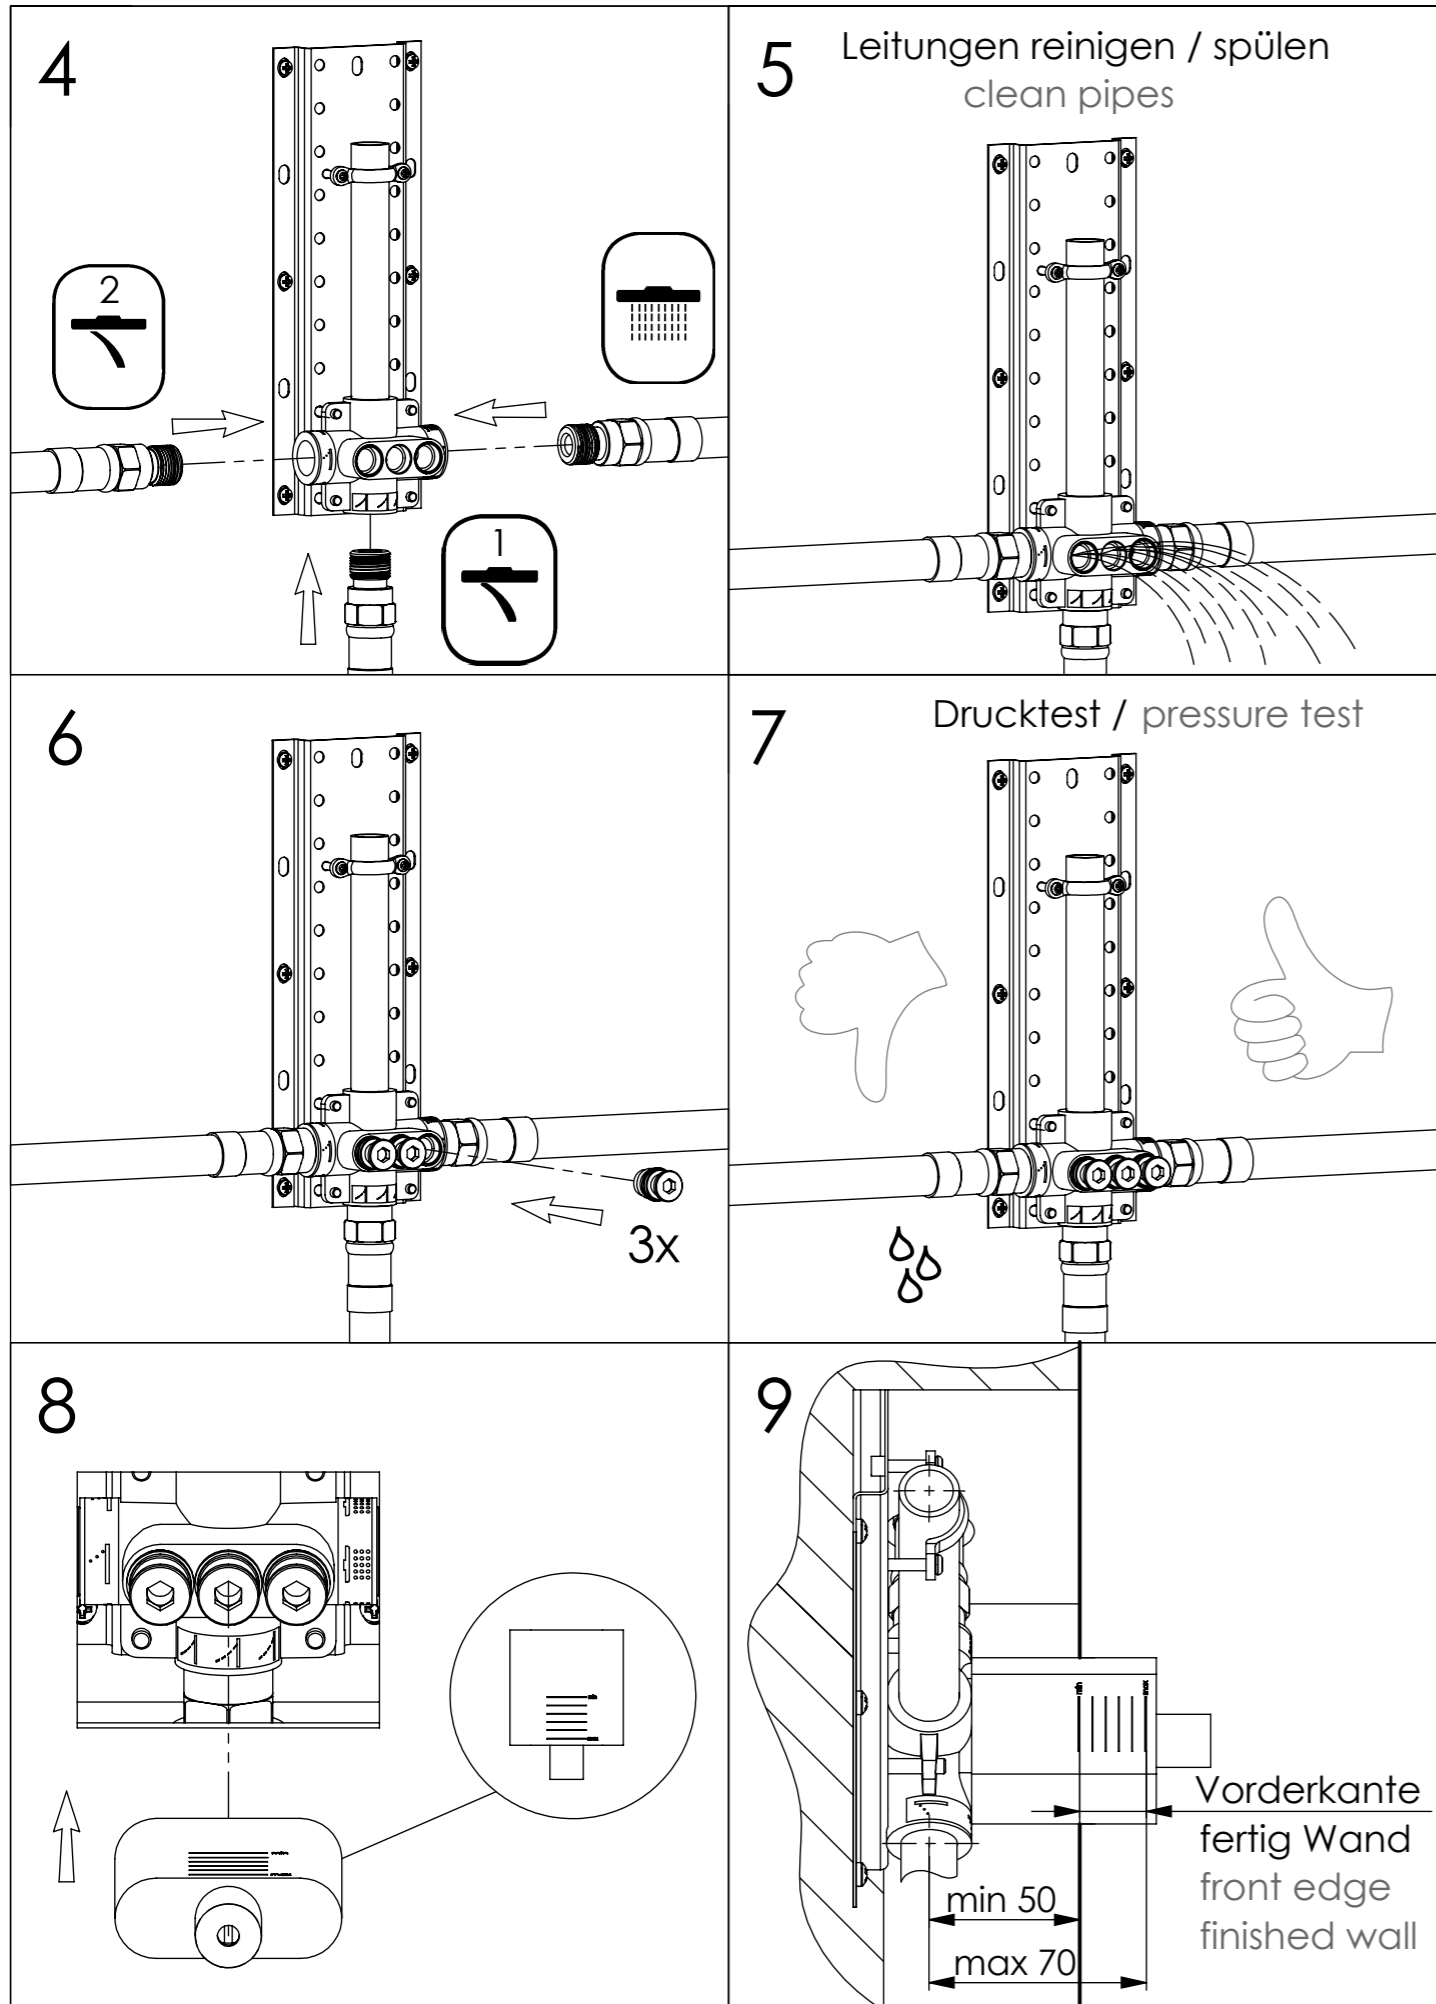

STEINBERG

Wall Rain Kopfbrauseset

Wall Rain overhead shower set

Art.Nr. 390 7723

Technische Zeichnung / Technical Drawing

Installation / Installation

Installation / Installation

Installation / Installation