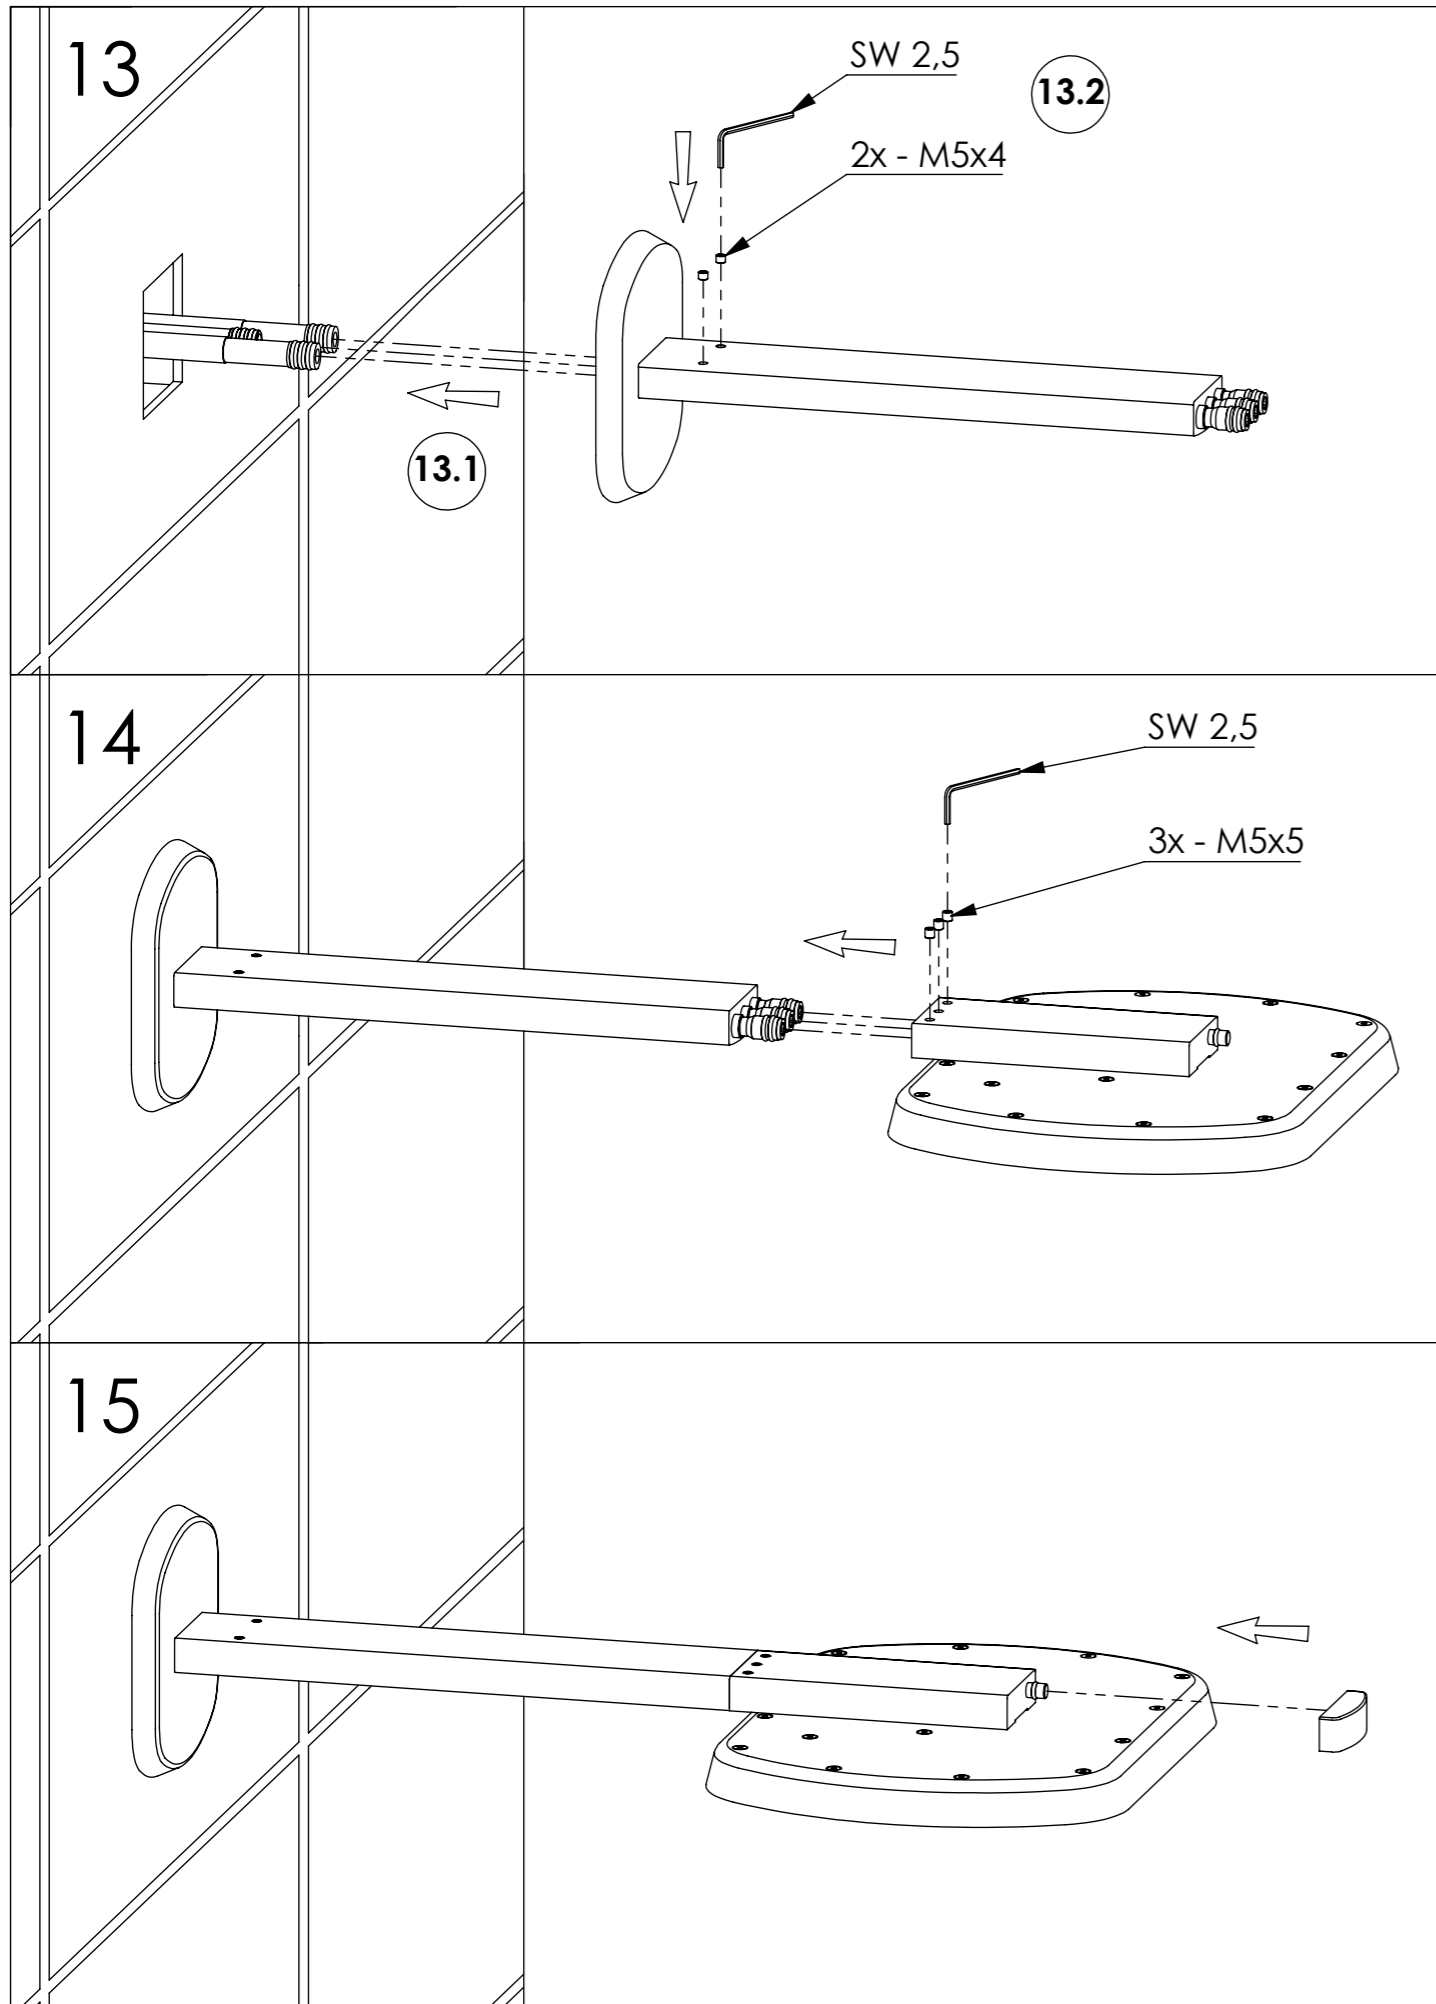

STEINBERG

Wall Rain Kopfbrauseset

Wall Rain overhead shower set

Art.Nr. 390 7723

Technische Zeichnung / Technical Drawing

Installation / Installation

Installation / Installation

Installation / Installation