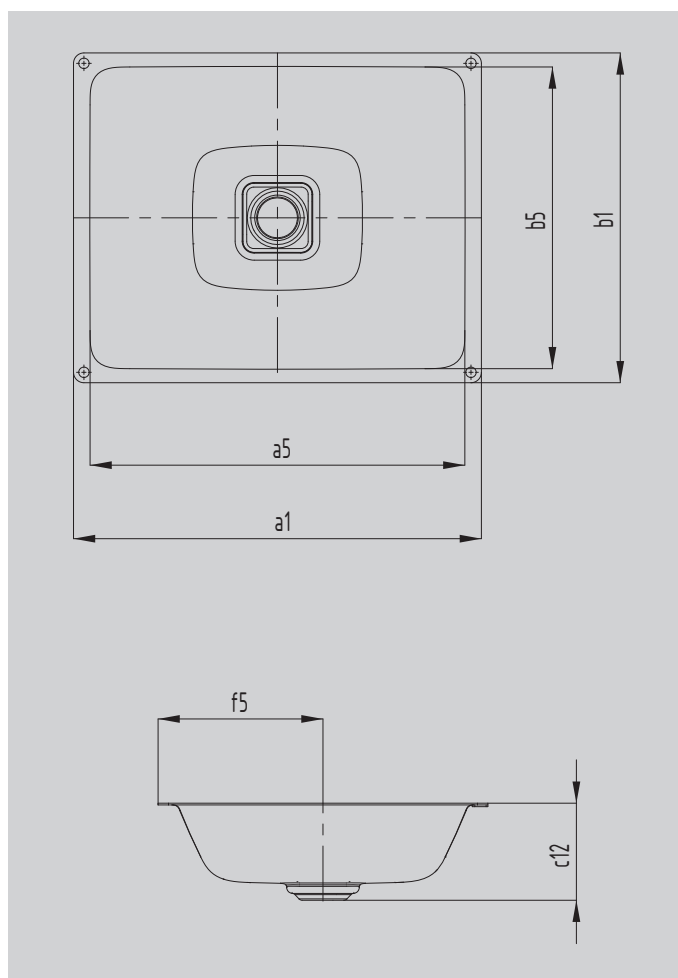

CONO UNDERCOUNTER WASHBASIN

- Harmonious washbasin with a premium character
- Enamelled waste integrated optimally to round off the geometric appearance perfectly
- The perfect addition to the CONO family

Similar illustration

Model		3078
External length [mm]	a ₁	470 mm
Internal length [mm]	a ₅	432 mm
External width [mm]	b ₁	381 mm
Internal width [mm]	b ₅	348 mm
Distance basin surface to bottom edge of waste hole [mm]	c ₁₂	112 mm
Distance rear edge to centre of waste hole [mm]	f ₅	191 mm
Net weight [kg]		5 kg