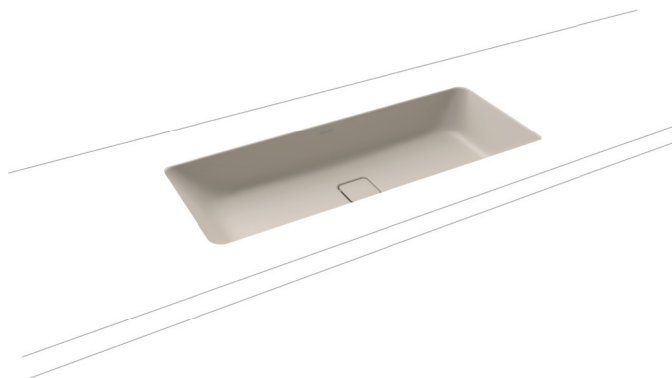

CONO UNDERCOUNTER WASHBASIN

- Harmonious washbasin with a premium character
- Enamelled waste integrated optimally to round off the geometric appearance perfectly
- The perfect addition to the CONO family

Similar illustration

Model		3078
External length [mm]	a ₁	470 mm
Internal length [mm]	a ₅	432 mm
External width [mm]	b ₁	381 mm
Internal width [mm]	b ₅	348 mm
Distance basin surface to bottom edge of waste hole [mm]	c ₁₂	112 mm
Distance rear edge to centre of waste hole [mm]	f ₅	191 mm
Net weight [kg]		5 kg