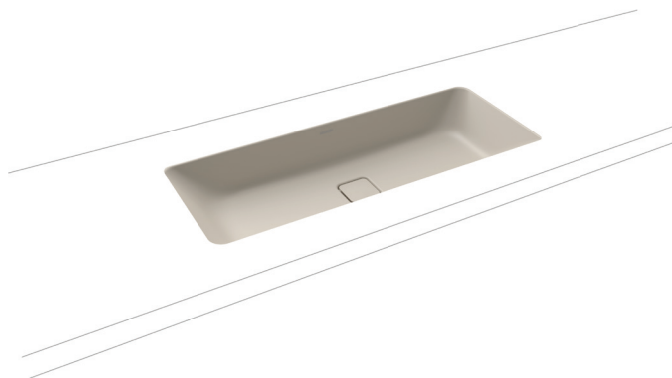

CONO UNDERCOUNTER WASHBASIN

- Harmonious washbasin with a premium character
- Enamelled waste integrated optimally to round off the geometric appearance perfectly
- The perfect addition to the CONO family

Similar illustration

Model		3087
External length [mm]	a_1	569 mm
Internal length [mm]	a_5	532 mm
External width [mm]	b_1	382 mm
Internal width [mm]	b_5	348 mm
Distance basin surface to bottom edge of waste hole [mm]	c_{12}	112 mm
Distance rear edge to centre of waste hole [mm]	f_5	191 mm
Net weight [kg]		7 kg