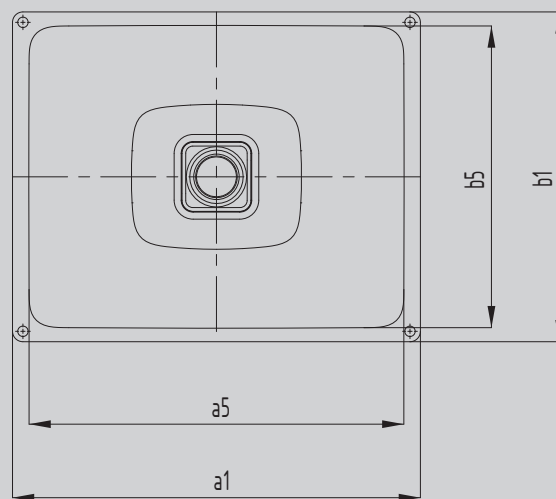

CONO UNDERCOUNTER WASHBASIN

- Harmonious washbasin with a premium character
- Enamelled waste integrated optimally to round off the geometric appearance perfectly
- The perfect addition to the CONO family

Similar illustration

Model		3087
External length [mm]	a_1	569 mm
Internal length [mm]	a_5	532 mm
External width [mm]	b_1	382 mm
Internal width [mm]	b_5	348 mm
Distance basin surface to bottom edge of waste hole [mm]	c_{12}	112 mm
Distance rear edge to centre of waste hole [mm]	f_5	191 mm
Net weight [kg]		7 kg