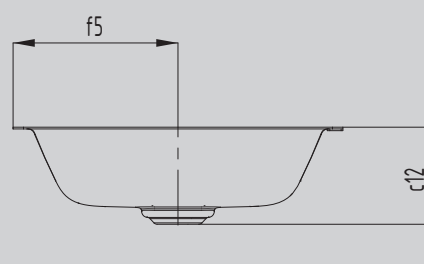

CONO UNDERCOUNTER WASHBASIN

- Harmonious washbasin with a premium character
- Enamelled waste integrated optimally to round off the geometric appearance perfectly
- The perfect addition to the CONO family

Similar illustration

Model		3087
External length [mm]	a_1	569 mm
Internal length [mm]	a_5	532 mm
External width [mm]	b_1	382 mm
Internal width [mm]	b_5	348 mm
Distance basin surface to bottom edge of waste hole [mm]	c_{12}	112 mm
Distance rear edge to centre of waste hole [mm]	f_5	191 mm
Net weight [kg]		7 kg