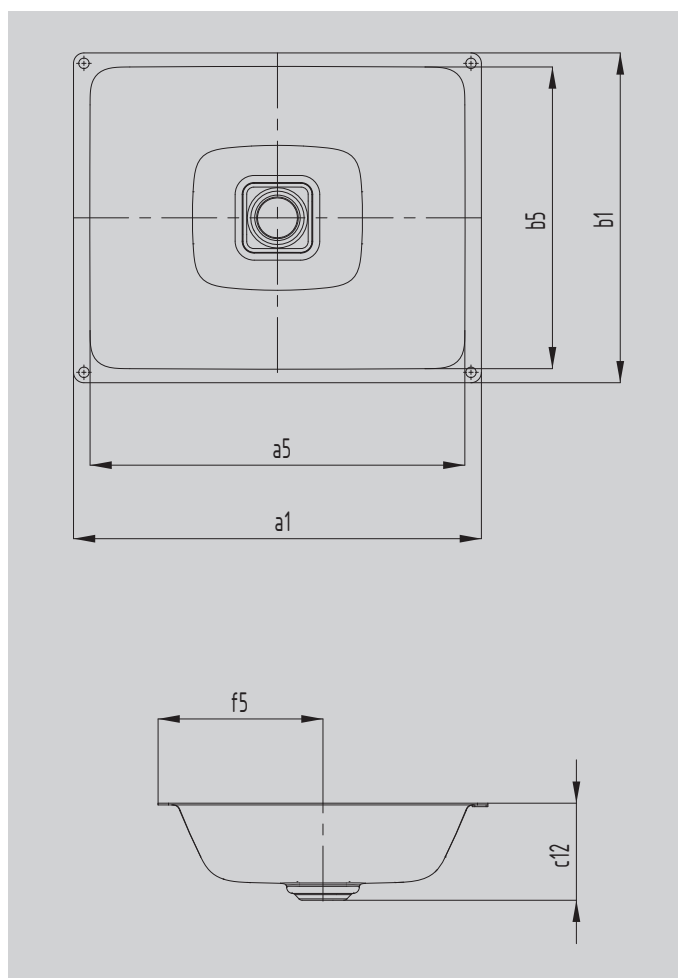

CONO UNDERCOUNTER WASHBASIN

- Harmonious washbasin with a premium character
- Enamelled waste integrated optimally to round off the geometric appearance perfectly
- The perfect addition to the CONO family

Similar illustration

Model		3088
External length [mm]	a ₁	869 mm
Internal length [mm]	a ₅	832 mm
External width [mm]	b ₁	382 mm
Internal width [mm]	b ₅	348 mm
Distance basin surface to bottom edge of waste hole [mm]	c ₁₂	112 mm
Distance rear edge to centre of waste hole [mm]	f ₅	191 mm
Net weight [kg]		9 kg