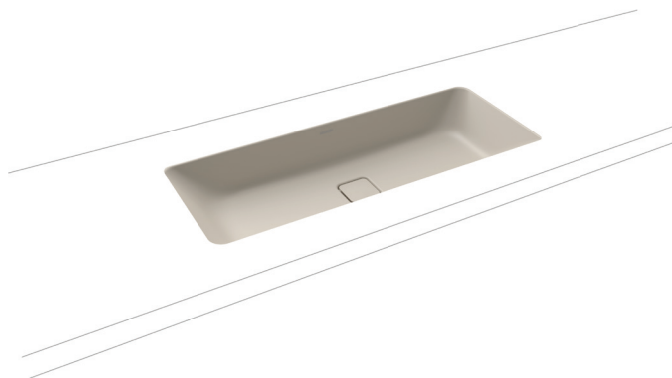

CONO UNDERCOUNTER WASHBASIN

- Harmonious washbasin with a premium character
- Enamelled waste integrated optimally to round off the geometric appearance perfectly
- The perfect addition to the CONO family

Similar illustration

Model		3088
External length [mm]	a ₁	869 mm
Internal length [mm]	a ₅	832 mm
External width [mm]	b ₁	382 mm
Internal width [mm]	b ₅	348 mm
Distance basin surface to bottom edge of waste hole [mm]	c ₁₂	112 mm
Distance rear edge to centre of waste hole [mm]	f ₅	191 mm
Net weight [kg]		9 kg